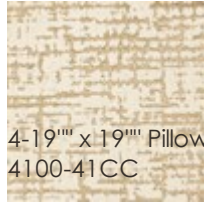

Pillow Fabric: 3-21" x
21" Pillows 2560-
34CC-P

4-19" x 19" Pillows
4100-41CC

Performance with
front embroidery

Body Fabric: Inside,
Seat Cushion, Front
Rail 2697-74CC-P
Performance,
Outside Arm and
Outside Back 2560-
34CC-P
Performance