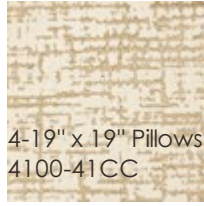

Pillow Fabric: 3-21" x
21" Pillows 2560-
34CC-P

4-19" x 19" Pillows
4100-41CC

Performance with
front embroidery