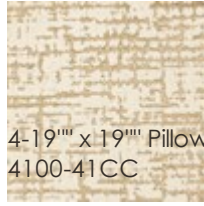

Pillow Fabric: 3-21" x
21" Pillows 2560-
34CC-P

4-19" x 19" Pillows
4100-41CC

Performance with
front embroidery