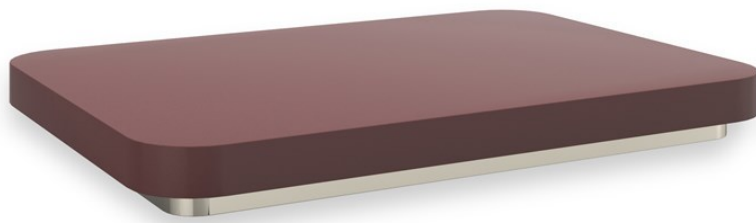

caracole

PERIPHERY COCKTAIL SQUARE ACCENT TRAY

cla-024-428

COLLECTION: CARACOLE CLASSIC

DIMENSIONS: 31.5W x 22.5D x 3H

FINISH:

Rouge Red Gloss

Whisper of Gold