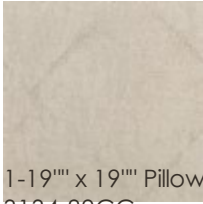

### FABRIC:

Body Fabric: 2301-71H

Contrast Seam Detail 2530-34CC

Pillow Fabric: 2-21" x 21" Pillows 2301-71H

2-19" x 19" Pillows 2530-34CC

1-19" x 19" Pillow  
3134-89CC