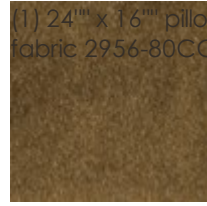

caracole

TUXEDO LAF SOFA

uph-423-ls1-a

COLLECTION: CARACOLE UPHOLSTERY

DIMENSIONS: 75.5W x 38.75D x 29.75H

A fashionable component of our classic shelter arm sectional, with clean lines and crisp tailoring in a deep chocolate brown hue inspired by modern takes on the iconic tuxedo. Impeccably dressed, its sophisticated silhouette is punctuated by a luxe faux mohair fabric on the inside, and a textured woven fabric wrapping the back. Metal legs in brushed deep bronze add warmth and a dashing finish, complemented by accentuating toss pillows in a tactile mix.

CONSTRUCTION: 8-Way hand tied | Blenddown Supreme Cushion | Feather down pillows

FINISH:

Brushed_Deep_Bronze

FABRIC:

e

Outside 2966-80CC

Pillow fabric: (1) 22"
x 20" pillow fabric
2959-79CC

(1) 24" x 16" pillow
fabric 2956-80CC