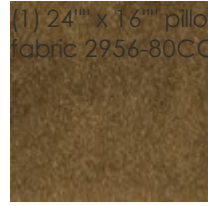

## TUXEDO LAF SOFA

uph-423-ls1-a

**COLLECTION:** CARACOLE UPHOLSTERY

**DIMENSIONS:** 75.5W x 38.75D x 29.75H

A fashionable component of our classic shelter arm sectional, with clean lines and crisp tailoring in a deep chocolate brown hue inspired by modern takes on the iconic tuxedo. Impeccably dressed, its sophisticated silhouette is punctuated by a luxe faux mohair fabric on the inside, and a textured woven fabric wrapping the back. Metal legs in brushed deep bronze add warmth and a dashing finish, complemented by accentuating toss pillows in a tactile mix.

**CONSTRUCTION:** 8-Way hand tied | Blenddown Supreme Cushion | Feather down pillows

**FINISH:**

Brushed\_Deep\_Bronze

**FABRIC:**

e

Outside 2966-80CC

Pillow fabric: (1) 22"  
x 20" pillow fabric  
2959-79CC

(1) 24" x 16" pillow  
fabric 2956-80CC