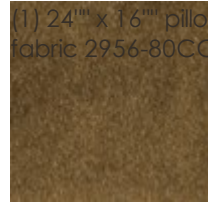

caracole

TUXEDO LAF SOFA

uph-423-ls1-a

COLLECTION: CARACOLE UPHOLSTERY

DIMENSIONS: 75.5W x 38.75D x 29.75H

A fashionable component of our classic shelter arm sectional, with clean lines and crisp tailoring in a deep chocolate brown hue inspired by modern takes on the iconic tuxedo. Impeccably dressed, its sophisticated silhouette is punctuated by a luxe faux mohair fabric on the inside, and a textured woven fabric wrapping the back. Metal legs in brushed deep bronze add warmth and a dashing finish, complemented by accentuating toss pillows in a tactile mix.

CONSTRUCTION: 8-Way hand tied | Blenddown Supreme Cushion | Feather down pillows

FINISH:

Brushed_Deep_Bronze

FABRIC:

e

Outside 2966-80CC

Pillow fabric: (1) 22"
x 20" pillow fabric
2959-79CC

(1) 24" x 16" pillow
fabric 2956-80CC