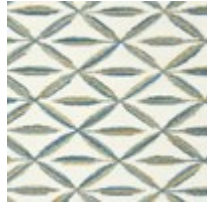

caracole

UNDER CURRENTS

uph-419-cr2-a

COLLECTION: CARACOLE UPHOLSTERY

DIMENSIONS: 37.75W x 37.75D x 28.25H

Fresh yet understated, the corner segment of this stunning modular sectional embodies easygoing elegance. Its fresh coastal personality shines through in a palette of soft neutrals paired with sea glass blue-greens. Undulating lines mimicking waves are quilted into the outside back of this sectional and add to its unique presence. A soft Whisper of Gold finish lends a touch of sheen to its base and legs. For gatherings large or small, this sophisticated sectional conveys comfort and style.

CONSTRUCTION: Spring down cushion. | 8-Way hand tied seat. | Feather down pillows.

FINISH:

Whisper_of_Gold

FABRIC:

Body Fabric:
2702-87CC-P
Performance

Pillow Fabric: 1-
20" x 20" Pillow
8338-52CC

1-17" x 17"
Pillow 2703-
52CC