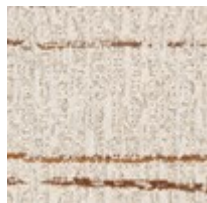

## DIMITRI SOFA

uph-022-011-a

**COLLECTION:** CARACOLE UPHOLSTERY

**DIMENSIONS:** 102W x 35D x 31.5H

Meticulously tailored in an eggshell-colored, faux angora velvet, the Dimitri Sofa introduces generous seating in a harmonious mix of textures and materials. An inset of Galway Mappa Burl accentuates gently rounded track arms, flowing downward to where it recedes along a semicircular plinth base. Rectangle and kidney-shaped silk toss pillows add depth and tactile layering in a fashionable pattern.

### FABRIC:

Body Fabric: 2794-34CC

Pillow Fabric: 2-22"x22" Pillows  
4122-34CC

2- 24"x16" Pillows  
5151-80CC