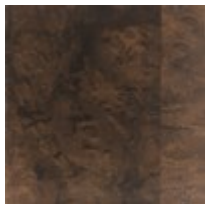

## DIMITRI SOFA

uph-022-011-a

**COLLECTION:** CARACOLE UPHOLSTERY

**DIMENSIONS:** 102W x 35D x 31.5H

Meticulously tailored in an eggshell-colored, faux angora velvet, the Dimitri Sofa introduces generous seating in a harmonious mix of textures and materials. An inset of Galway Mappa Burl accentuates gently rounded track arms, flowing downward to where it recedes along a semicircular plinth base. Rectangle and kidney-shaped silk toss pillows add depth and tactile layering in a fashionable pattern.