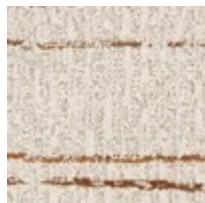

caracole

DIMITRI SOFA

uph-022-011-a

COLLECTION: CARACOLE UPHOLSTERY

DIMENSIONS: 102W x 35D x 31.5H

Meticulously tailored in an eggshell-colored, faux angora velvet, the Dimitri Sofa introduces generous seating in a harmonious mix of textures and materials. An inset of Galway Mappa Burl accentuates gently rounded track arms, flowing downward to where it recedes along a semicircular plinth base. Rectangle and kidney-shaped silk toss pillows add depth and tactile layering in a fashionable pattern.

CONSTRUCTION: 8-way hand tied seat. | Plush poly foam cushion. | Feather down pillows.

FINISH:

Galway_Burl

FABRIC:

Body Fabric: 2794-34CC

Pillow Fabric: 2-22"x22" Pillows
4122-34CC

2- 24"x16" Pillows
5151-80CC