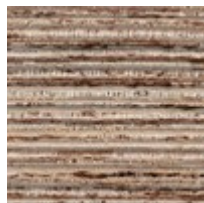

caracole

DIMITRI SOFA

uph-022-011-a

COLLECTION: CARACOLE UPHOLSTERY

DIMENSIONS: 102W x 35D x 31.5H

Meticulously tailored in an eggshell-colored, faux angora velvet, the Dimitri Sofa introduces generous seating in a harmonious mix of textures and materials. An inset of Galway Mappa Burl accentuates gently rounded track arms, flowing downward to where it recedes along a semicircular plinth base. Rectangle and kidney-shaped silk toss pillows add depth and tactile layering in a fashionable pattern.

CONSTRUCTION: 8-way hand tied seat. | Plush poly foam cushion. | Feather down pillows.

FINISH:

Galway_Burl

FABRIC:

Body Fabric: 2794-34CC

Pillow Fabric: 2-22"x22" Pillows
4122-34CC

2- 24"x16" Pillows
5151-80CC