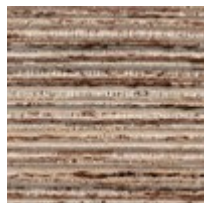

## DIMITRI SOFA

uph-022-011-a

**COLLECTION:** CARACOLE UPHOLSTERY

**DIMENSIONS:** 102W x 35D x 31.5H

Meticulously tailored in an eggshell-colored, faux angora velvet, the Dimitri Sofa introduces generous seating in a harmonious mix of textures and materials. An inset of Galway Mappa Burl accentuates gently rounded track arms, flowing downward to where it recedes along a semicircular plinth base. Rectangle and kidney-shaped silk toss pillows add depth and tactile layering in a fashionable pattern.

### FABRIC:

Body Fabric: 2794-34CC

Pillow Fabric: 2-22"x22" Pillows  
4122-34CC

2- 24"x16" Pillows  
5151-80CC