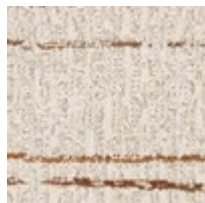

## DIMITRI SOFA

uph-022-011-a

**COLLECTION:** CARACOLE UPHOLSTERY

**DIMENSIONS:** 102W x 35D x 31.5H

Meticulously tailored in an eggshell-colored, faux angora velvet, the Dimitri Sofa introduces generous seating in a harmonious mix of textures and materials. An inset of Galway Mappa Burl accentuates gently rounded track arms, flowing downward to where it recedes along a semicircular plinth base. Rectangle and kidney-shaped silk toss pillows add depth and tactile layering in a fashionable pattern.

### FABRIC:

Body Fabric: 2794-34CC

Pillow Fabric: 2-22"x22" Pillows  
4122-34CC

2- 24"x16" Pillows  
5151-80CC