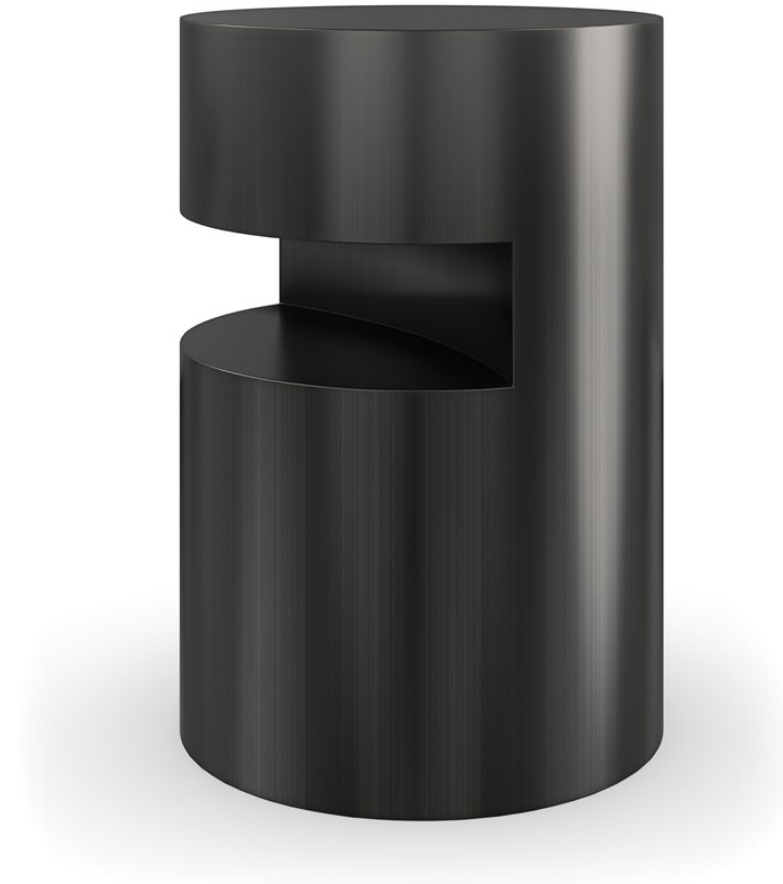

caracole

CONSTELLATION END TABLE

sig-423-411

COLLECTION: Caracole Signature

DIMENSIONS: 15 dia x 22H

A Brushed Tungsten finish elevates this tall metal cylinder, designed to pair with our Constellation cocktail table. Adds warmth and a shimmering metallic accent, whether in orbit with other pieces, or styled on its own as a simple yet luxurious modern end table. A clever use of negative space adds depth and a functional element.