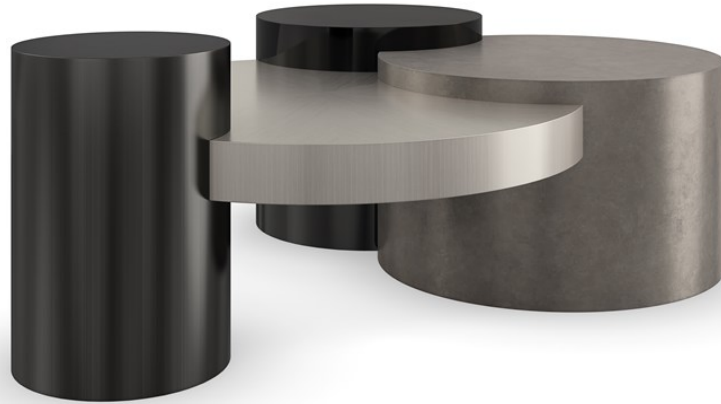

## CONSTELLATION COCKTAIL TABLE

sig-423-401

**COLLECTION:** Caracole Signature

**DIMENSIONS:** 56W x 46.5D x 20H

Form and function comes full circle with this modern cocktail table, featuring a luxe mix of details, finishes, and materials. Shimmering metallics pair with Piano Black to elevate simple cylinder shapes, designed to orbit a larger disc that draws attention with an intricately pieced starburst pattern. Style with our Constellation end table for added depth and dimension, and to create a larger space for entertaining and display.

### FINISH:

Silver Burst

Piano Black

Twilight Frost

Brushed Tungsten