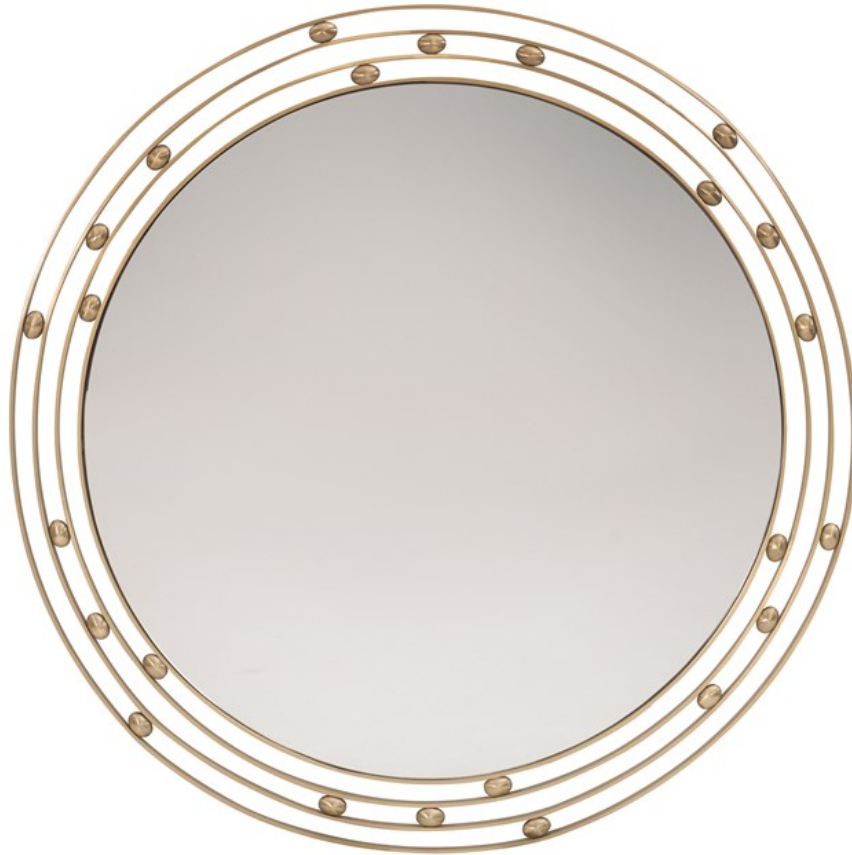

# caracole

## THE GALAXY MIRROR

sig-418-041

**COLLECTION:** Signature Urban

**DIMENSIONS:** 39.5 dia x 1H

José Leite de Castro puts a geometric spin on the classic round mirror with this artful creation. It features a tapered series of circles crafted from shimmering solid brass and artfully joined together with orbiting balls. For an added touch of luxe detail, the designer crafted this accent with gold mirror.