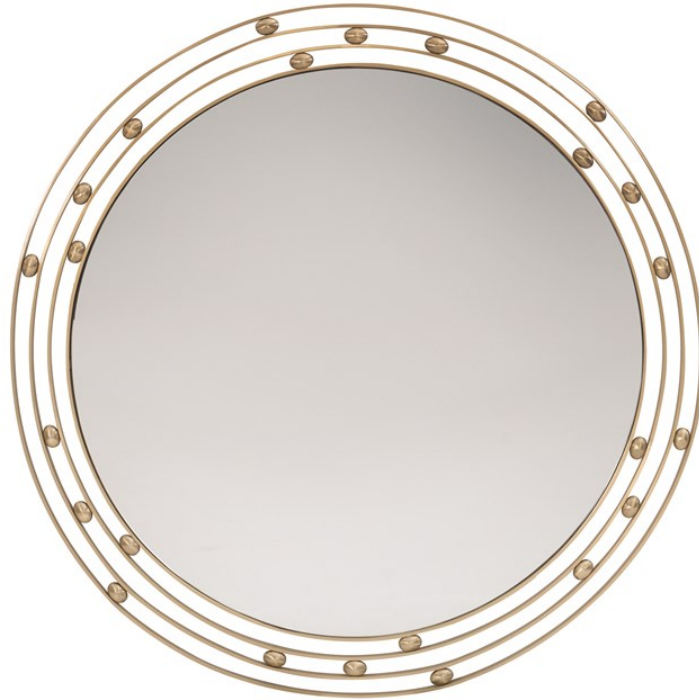

# caracole

## THE GALAXY MIRROR

sig-418-041

**COLLECTION:** Signature Urban

**DIMENSIONS:** 39.5 dia x 1H

José Leite de Castro puts a geometric spin on the classic round mirror with this artful creation. It features a tapered series of circles crafted from shimmering solid brass and artfully joined together with orbiting balls. For an added touch of luxe detail, the designer crafted this accent with gold mirror.