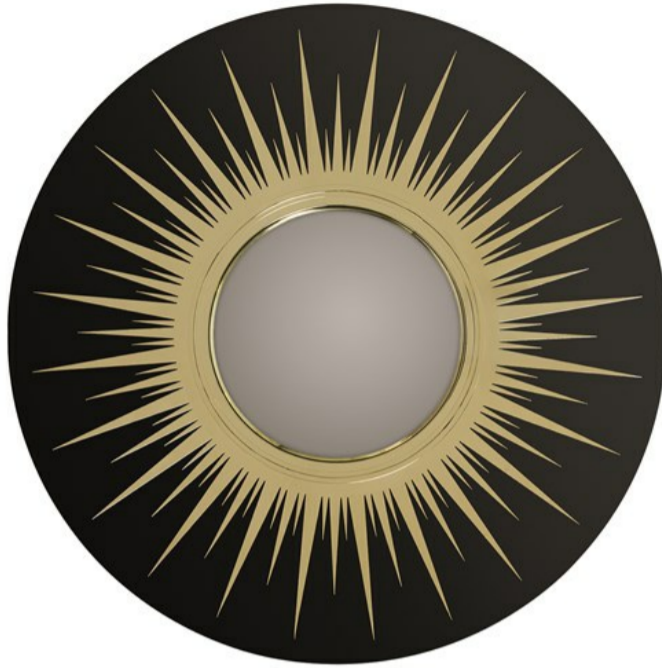

caracole

THE CONTEMPO STARBURST MIRROR

sig-417-041

COLLECTION: Signature Simpatico

DIMENSIONS: 36 dia x

For a contemporary interpretation on classic sunburst mirrors, look no further than this beautiful piece with 24 quadrupled Majestic Gold rays. Radiating over a round, high-gloss black glass base, the sun's center is a convex mirror that dramatically reflects the room around it. This is a true piece of art for over a bar, in a hallway or above a fireplace. Available in two sizes, 36-inch and 48-inch diameters.

FINISH:

Majestic_Gold