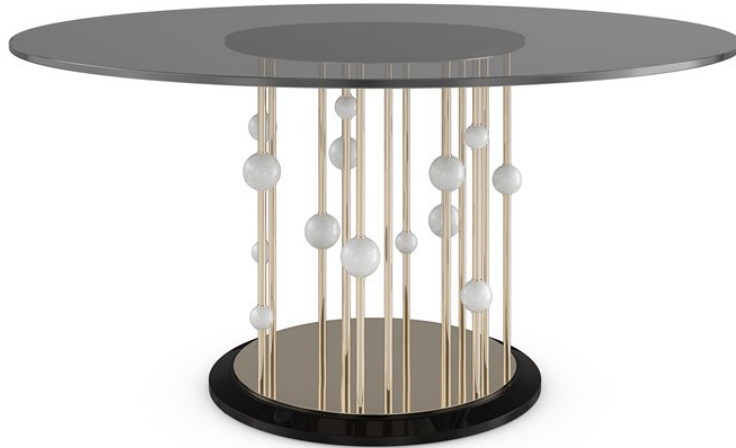

# caracole

## ORBIT DINING TABLE

sig-023-201

**COLLECTION:** Caracole Signature

**DIMENSIONS:** 60 dia x 31H

Inspired by celestial bodies, like the sun, moon, and planets, this dining table makes a dazzling statement in any interior. Features a smoked-gray glass top, balanced atop a reflective metal base with orbiting spheres of decorative, carved stone, and Piano Black accents for added depth and drama. Pair with our White Marble Lazy Susan to elevate entertaining and the everyday.

### FINISH:

Whisper of Gold

Piano Black