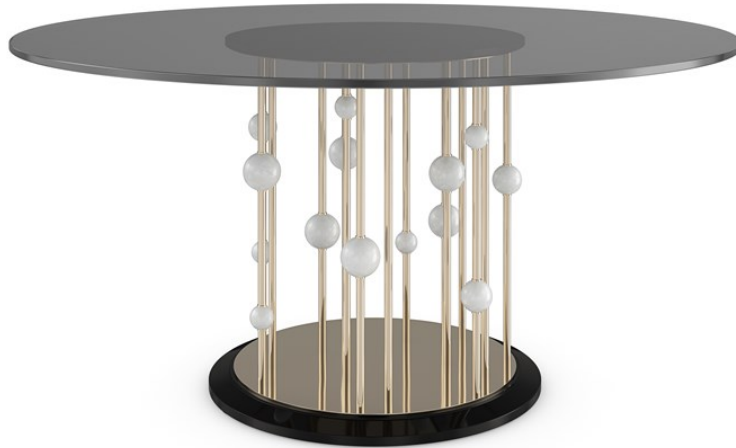

caracole

ORBIT DINING TABLE

sig-023-201

COLLECTION: Caracole Signature

DIMENSIONS: 60 dia x 31H

Inspired by celestial bodies, like the sun, moon, and planets, this dining table makes a dazzling statement in any interior. Features a smoked-gray glass top, balanced atop a reflective metal base with orbiting spheres of decorative, carved stone, and Piano Black accents for added depth and drama. Pair with our White Marble Lazy Susan to elevate entertaining and the everyday.

FINISH:

Whisper of Gold

Piano Black