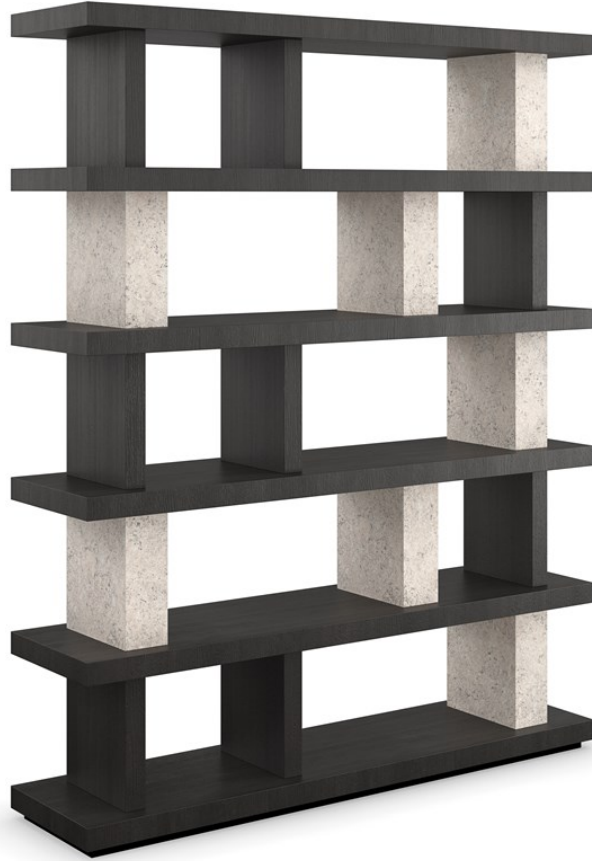

caracole

CONTRAST TALL BOOKSHELF

m141-022-813

COLLECTION: MODERN PRINCIPLES

DIMENSIONS: 65W x 16D x 80.75H

A striking contrast of material, tone and texture emphasizes the effortless elegance of symmetry and repetition. Open pore travertine lends an organic element, punctuated by quarter sawn oak shelves and dividers in a dramatic Cinder finish. Its tall, clean-lined form adds height to a room and a sturdy foundation for showcasing collectibles, books and decor.

FINISH:

Cinder