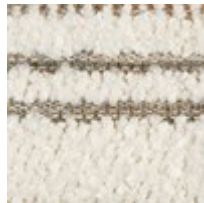

## UNITY LEFT ARM LOVESEAT

m140-022-ll1-a

**COLLECTION:** MODERN PRINCIPLES

**DIMENSIONS:** 62W x 37D x 28.25H

A holistic expression of design integrity, the Unity sectional mixes singular elements: organic tones, contrast, and texture to create a sense of harmony. Clean lines call to mind a modern European style, dressed in a creamy tactile fabric with a contrasting leather panel outback. Introduces a low, lounge-like aesthetic with lumbar cushioning along the back and feather-down toss pillows for added comfort and layering.

**CONSTRUCTION:** No sag seat. | Plush poly foam cushion. | Feather down pillows.

### FABRIC:

Body Fabric: 2941-34CC-P  
Performance

outside back panel  
9176-78CC

Pillow Fabric: 1-24" x  
22" pillow 4125-34CC

1-18" x 22" pillow  
2934-34CC