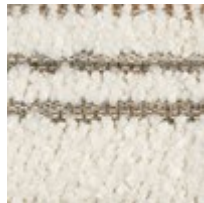

caracole

UNITY LEFT ARM LOVESEAT

m140-022-ll1-a

COLLECTION: MODERN PRINCIPLES

DIMENSIONS: 62W x 37D x 28.25H

A holistic expression of design integrity, the Unity sectional mixes singular elements: organic tones, contrast, and texture to create a sense of harmony. Clean lines call to mind a modern European style, dressed in a creamy tactile fabric with a contrasting leather panel outback. Introduces a low, lounge-like aesthetic with lumbar cushioning along the back and feather-down toss pillows for added comfort and layering.

CONSTRUCTION: No sag seat. | Plush poly foam cushion. | Feather down pillows.

FABRIC:

Body Fabric: 2941-34CC-P
Performance

outside back panel
9176-78CC

Pillow Fabric: 1-24''' x
22''' pillow 4125-34CC

1-18''' x 22''' pillow
2941-34CC