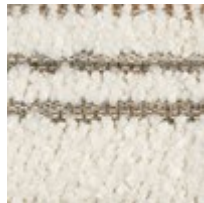

caracole

UNITY LEFT ARM LOVESEAT

m140-022-ll1-a

COLLECTION: MODERN PRINCIPLES

DIMENSIONS: 62W x 37D x 28.25H

A holistic expression of design integrity, the Unity sectional mixes singular elements: organic tones, contrast, and texture to create a sense of harmony. Clean lines call to mind a modern European style, dressed in a creamy tactile fabric with a contrasting leather panel outback. Introduces a low, lounge-like aesthetic with lumbar cushioning along the back and feather-down toss pillows for added comfort and layering.

CONSTRUCTION: No sag seat. | Plush poly foam cushion. | Feather down pillows.

FABRIC:

Body Fabric: 2941-34CC-P
Performance

outside back panel
9176-78CC

Pillow Fabric: 1-24''' x
22''' pillow 4125-34CC

1-18''' x 22''' pillow
2934-34CC