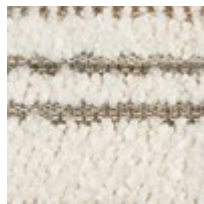

caracole

UNITY ARMLESS LOVESEAT

m140-022-all-a

COLLECTION: MODERN PRINCIPLES

DIMENSIONS: 65.25W x 37D x 28.25H

A holistic expression of design integrity, the Unity sectional mixes singular elements: organic tones, contrast, and texture to create a sense of harmony. Clean lines call to mind a modern European style, dressed in a creamy tactile fabric with a contrasting leather panel outback. Introduces a low, lounge-like aesthetic with lumbar cushioning along the back and feather-down toss pillows for added comfort and layering.

CONSTRUCTION: No sag seat. | Plush poly foam cushion. | Feather down pillows.

FABRIC:

Body Fabric: 2941-34CC-P
Performance

outside back panel
9176-78CC

Pillow Fabric: 1-24" x
22" pillow 4125-34CC

1-18" x 22" pillow
2941-34CC