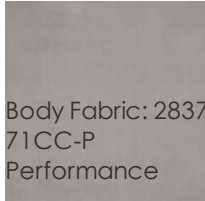

## DA VITA CHAIR

m130-421-031-a

**COLLECTION:** LA MODA

**DIMENSIONS:** 33.5W x 35D x 32.5H

Captivating companion to our Da Vita sofa, this curved-back chair introduces an elegant Italian modern aesthetic. Its smooth upholstered back and gently flared arms beckon in a luxurious performance velvet, complemented by a back pillow in a contemporary woven pattern and a clean plinth swivel base in shimmering Soft Silver paint.

**CONSTRUCTION:** No sag seat. | Plush poly foam cushion. | Plush poly foam pillow.

**FINISH:**

Soft\_Silver\_Paint

**FABRIC:**

Body Fabric: 2837-71CC-P Performance

Pillow Fabric: 1-20" x 32" Back Pillow 8408-9 CC