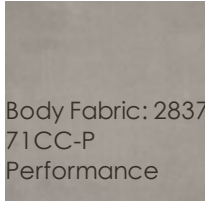

caracole

DA VITA CHAIR

m130-421-031-a

COLLECTION: LA MODA

DIMENSIONS: 33.5W x 35D x 32.5H

Captivating companion to our Da Vita sofa, this curved-back chair introduces an elegant Italian modern aesthetic. Its smooth upholstered back and gently flared arms beckon in a luxurious performance velvet, complemented by a back pillow in a contemporary woven pattern and a clean plinth swivel base in shimmering Soft Silver paint.

CONSTRUCTION: No sag seat. | Plush poly foam cushion. | Plush poly foam pillow.

FINISH:

Soft_Silver_Paint

FABRIC:

Body Fabric: 2837-71CC-P Performance

Pillow Fabric: 1-20" x 32" Back Pillow 8408-9 CC