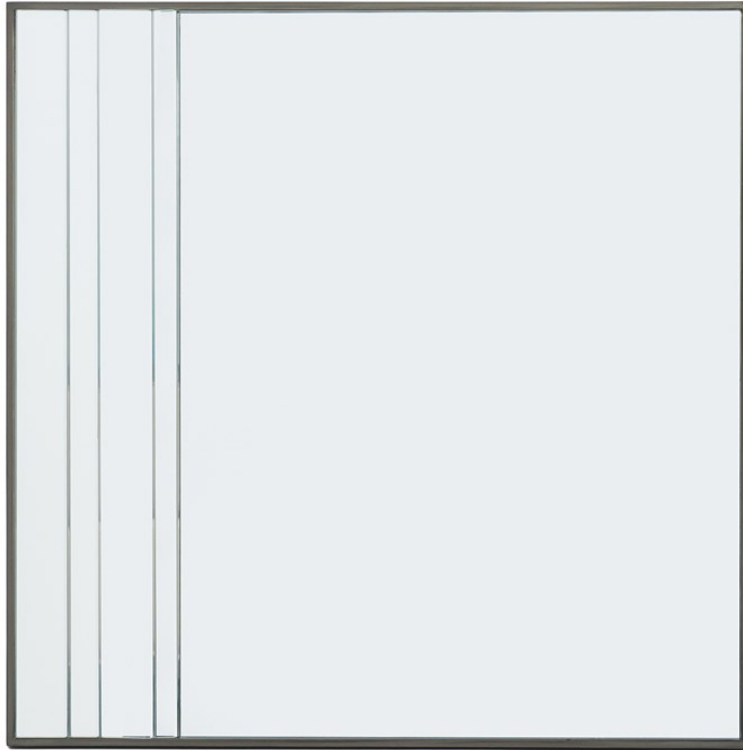

## REPETITION MIRROR

m123-420-041

**COLLECTION:** MODERN EXPRESSIONS

**DIMENSIONS:** 24W x 2.5D x 24H

Often the simplest designs make the biggest impact. The Repetition mirror has a simple, straightforward square shape and yet it offers indescribable appeal. Framed in a London Fog finish, it features metal trim in Zinc Oxide. Together the look makes a bold statement in modernity.

### FINISH:

London Fog

Zinc Oxide