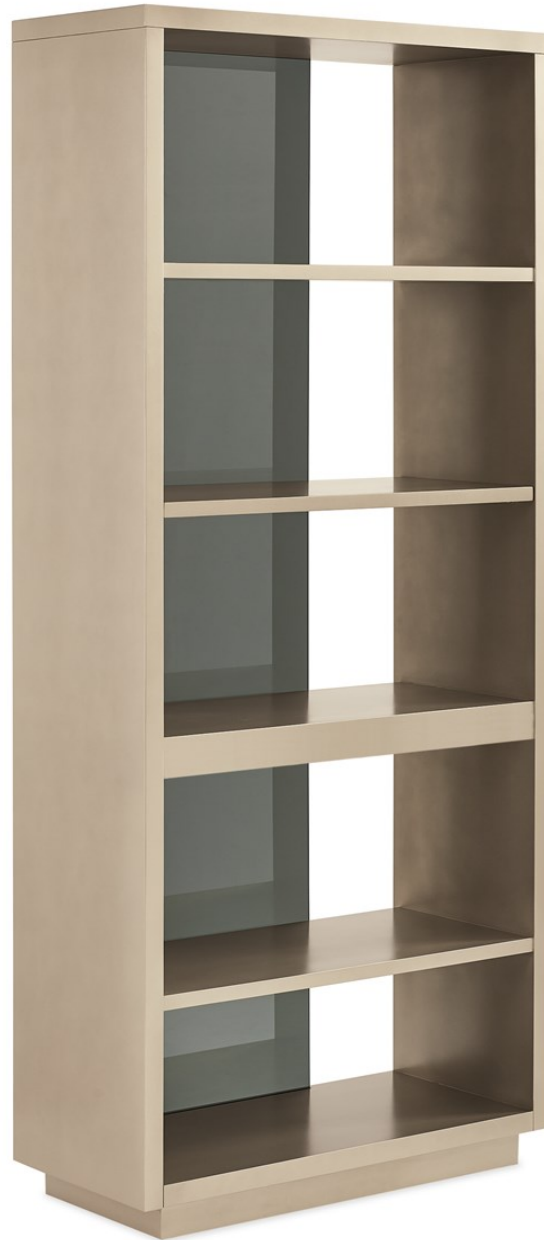

# caracole

## REMIX ETAGERE

m111-019-811

**COLLECTION:** MODERN REMIX

**DIMENSIONS:** 36W x 16D x 82H

Infuse your space with unique style with the addition of this extraordinary etagere. Tall and dashing, it features a back panel of black glass and four shelves for storing and displaying your favorite books, photos

and treasures. A glamorous finish of Twinkling Argent highlights its thoughtfully designed form while adding another layer of luxe. Its two center shelves can also be removed to accommodate a television (up to 33 inches in size). Use one to create a design moment in any space or bunch two or three together for an impressive focal point.