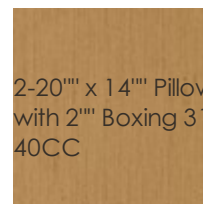

### FABRIC:

Body Fabric: 2609-71CC

Pillow Fabric: 4-21" x 21" Pillows with 2" Boxing 2660-93CC

3-18" x 18" Pillows with 2" Boxing 2661-11CC

2-20" x 14" Pillows with 2" Boxing 3156-40CC