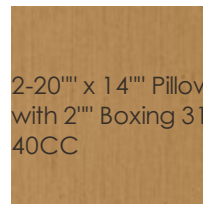

caracole

I'M SHELF-ISH

m090-018-sec1-a

COLLECTION: CARACOLE UPHOLSTERY

DIMENSIONS: 120W x 120D x 27H

Create a destination in your home with the refined character and comfort of this stunning sectional sofa. Unique by design, its seat cushions nest under a wide shelf-arm creating statement-making style. A thoughtfully designed center wedge features a wood shelf finished in Smoked Sable that provides a place for snacks and beverages while concealing a pop-up with multinational AC and USB charging plugs. Destined to be a favorite spot for resting and relaxing, this sectional is upholstered in a neutral, linen-like fabric with a small, modern herringbone pattern. Accent pillows in shades of slate and goldenrod add impact and style. An angular Fumed Gum wood base finished in Smoked Sable cradles the frame and imparts a finishing touch that grounds its design presence.

CONSTRUCTION: Blendown cushion. | No sag seat. | Feather down pillows.

FINISH:

Smoked_Sable

FABRIC:

Body Fabric: 2609-71CC

Pillow Fabric: 4-21" x 21" Pillows with 2" Boxing 2660-93CC

3-18" x 18" Pillows with 2" Boxing 2661-11CC

2-20" x 14" Pillows with 2" Boxing 3156-40CC