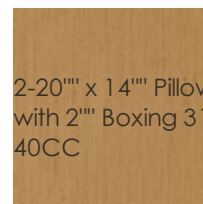

caracole

I'M SHELF-ISH

m090-018-sec1-a

COLLECTION: CARACOLE UPHOLSTERY

DIMENSIONS: 120W x 120D x 27H

Create a destination in your home with the refined character and comfort of this stunning sectional sofa. Unique by design, its seat cushions nest under a wide shelf-arm creating statement-making style. A thoughtfully designed center wedge features a wood shelf finished in Smoked Sable that provides a place for snacks and beverages while concealing a pop-up with multinational AC and USB charging plugs. Destined to be a favorite spot for resting and relaxing, this sectional is upholstered in a neutral, linen-like fabric with a small, modern herringbone pattern. Accent pillows in shades of slate and goldenrod add impact and style. An angular Fumed Gum wood base finished in Smoked Sable cradles the frame and imparts a finishing touch that grounds its design presence.

CONSTRUCTION: Blendown cushion. | No sag seat. | Feather down pillows.

FINISH:

Smoked_Sable

FABRIC:

Body Fabric: 2609-71CC

Pillow Fabric: 4-21" x 21" Pillows with 2" Boxing 2660-93CC

3-18" x 18" Pillows with 2" Boxing 2661-11CC

2-20" x 14" Pillows with 2" Boxing 3156-40CC