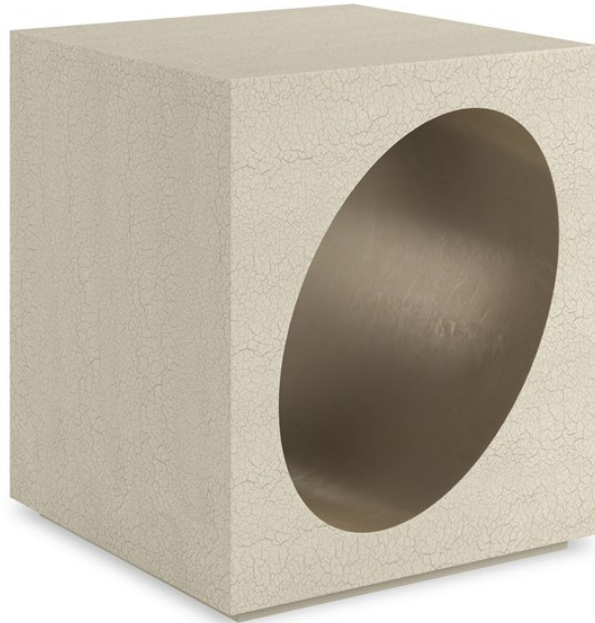

# caracole

## CHASM END TABLE

cla-424-412

**COLLECTION:** CARACOLE CLASSIC

**DIMENSIONS:** 19W x 19D x 22H

This square end table with an offset oval void in the center creates a striking presence. The table's outside has a modern stone-like quality from the Ivory Craze crackle paint finish. The chasm shimmers in Taupe Silver Leaf. Pairs well with the Chasm Cocktail Table.

### FINISH:

Ivory Craze

Taupe Silver Leaf