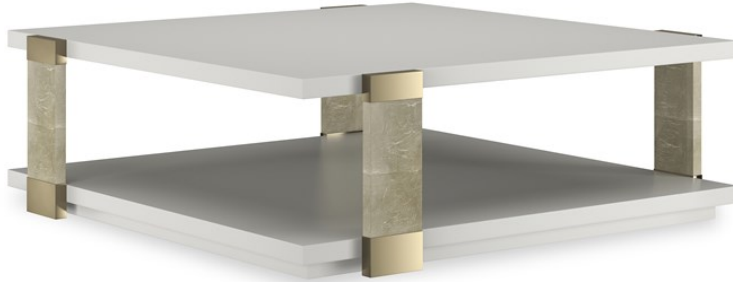

## I'LL TAKE THE CORNER COCKTAIL TABLE

cla-424-406

**COLLECTION:** CARACOLE CLASSIC

**DIMENSIONS:** 52W x 52D x 17H

This square coffee table presents a beautiful balance of linear forms and light. Its Almond Milk tabletop and shelf appear to float within Oracle wood posts. Whisper of Gold metal accents trim the top and bottom of each post, adding a dressed up touch to this piece.