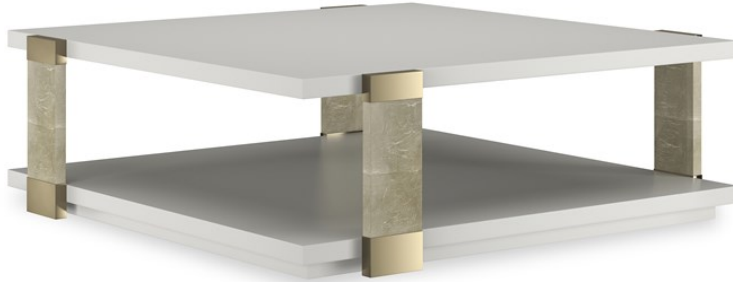

caracole

I'LL TAKE THE CORNER COCKTAIL TABLE

cla-424-406

COLLECTION: CARACOLE CLASSIC

DIMENSIONS: 52W x 52D x 17H

This square coffee table presents a beautiful balance of linear forms and light. Its Almond Milk tabletop and shelf appear to float within Oracle hand-applied leaf wood posts. Whisper of Gold metal accents trim the top and bottom of each post, adding a dressed up touch to this piece.

FINISH:

Almond Milk

Oracle

Whisper of Gold