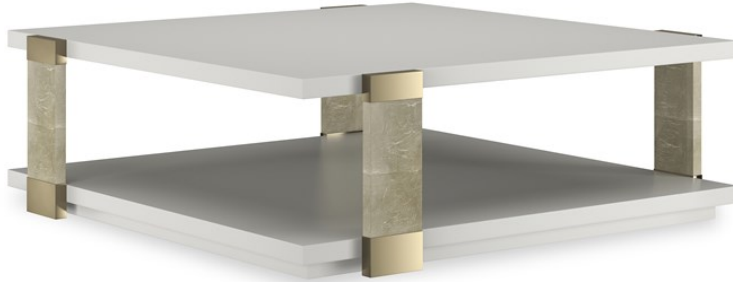

## I'LL TAKE THE CORNER COCKTAIL TABLE

cla-424-406

**COLLECTION:** CARACOLE CLASSIC

**DIMENSIONS:** 52W x 52D x 17H

This square coffee table presents a beautiful balance of linear forms and light. Its Almond Milk tabletop and shelf appear to float within Oracle hand-applied leaf wood posts. Whisper of Gold metal accents trim the top and bottom of each post, adding a dressed up touch to this piece.