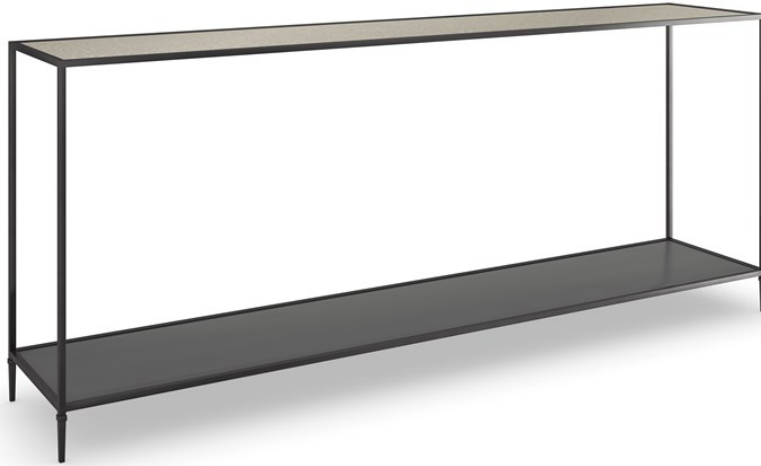

## SMOULDER CONSOLE TABLE

cla-423-442

**COLLECTION:** CARACOLE CLASSIC

**DIMENSIONS:** 70W x 14D x 29H

Sleek and sophisticated in a moody material mix, this clean-lined console table offers endless style potential. Its delicate yet durable design features a Brushed Deep Bronze metal frame with tall tapered legs and a Warm Slate wood shelf for open storage and display. An antique mirrored top adds depth and character to its essentially elegant, classic silhouette.

### FINISH:

Brushed Deep  
Bronze

Warm Slate