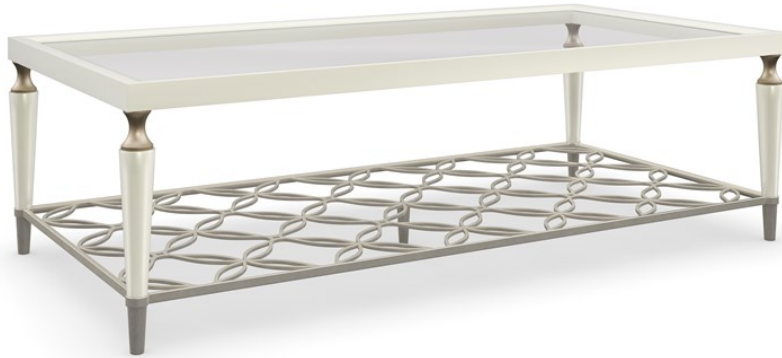

# caracole

## EASILY CHARMING

cla-422-402

**COLLECTION:** CARACOLE CLASSIC

**DIMENSIONS:** 56W x 28.5D x 17H

Classic and of the moment, this cocktail table effortlessly grounds the room and makes an unforgettable statement. An open fretwork metal shelf lends a striking view, glimpsed beneath its clear glass top, set within a Crème de la Crème painted wood frame. Turned legs add an elegant detail, defined by metal ferrules and a Gold Bullion Leaf decorative collar. Part of a five-piece offering in occasional tables