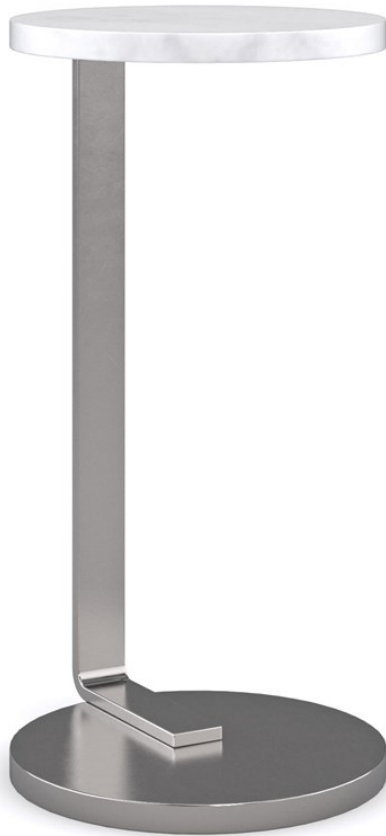

caracole

LOW TIDE

cla-421-422

COLLECTION: CARACOLE CLASSIC

DIMENSIONS: 10 dia x 20H

An intriguing addition to any interior, this martini-style accent table beautifully balances functionality and form in a mix of metal and stone. Petite in scale and easy to move, it pairs perfectly with our High Tide spot table and Over Flow cocktail table to create multidimensional spaces for living and entertaining.

FINISH: