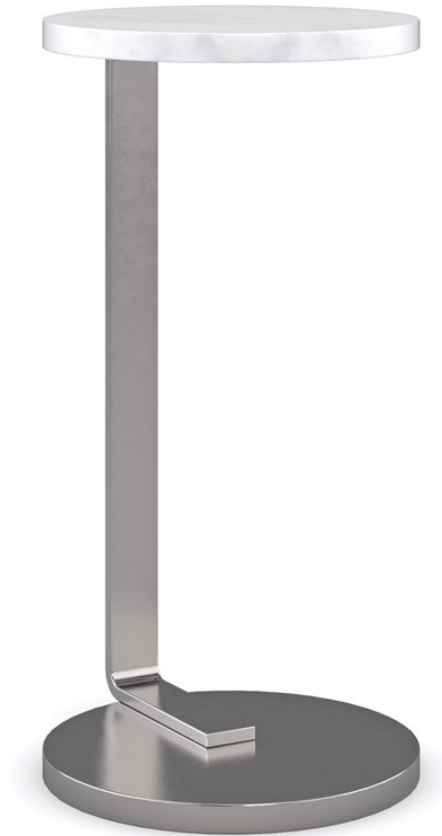

caracole

LOW TIDE

cla-421-422

COLLECTION: CARACOLE CLASSIC

DIMENSIONS: 10 dia x 20H

An intriguing addition to any interior, this martini-style accent table beautifully balances functionality and form in a mix of metal and stone. Petite in scale and easy to move, it pairs perfectly with our High Tide spot table and Over Flow cocktail table to create multidimensional spaces for living and entertaining.

FINISH:

Cloud White

Satin Nickel