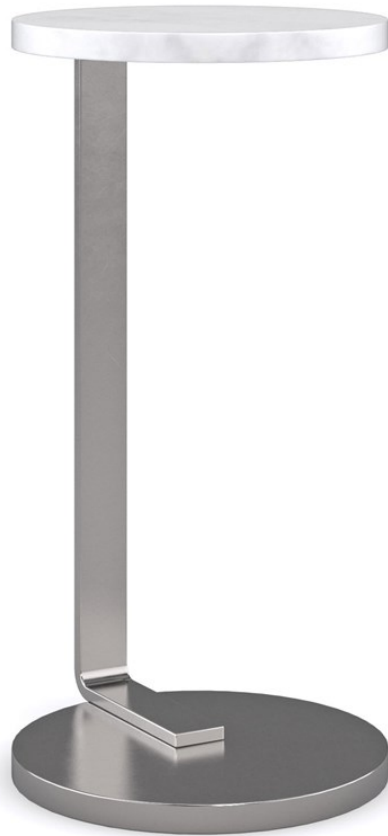

# caracole

## LOW TIDE

cla-421-422

**COLLECTION:** CARACOLE CLASSIC

**DIMENSIONS:** 10 dia x 20H

An intriguing addition to any interior, this martini-style accent table beautifully balances functionality and form in a mix of metal and stone. Petite in scale and easy to move, it pairs perfectly with our High Tide spot table and Over Flow cocktail table to create multidimensional spaces for living and entertaining.

**FINISH:**

Cloud White

Satin Nickel