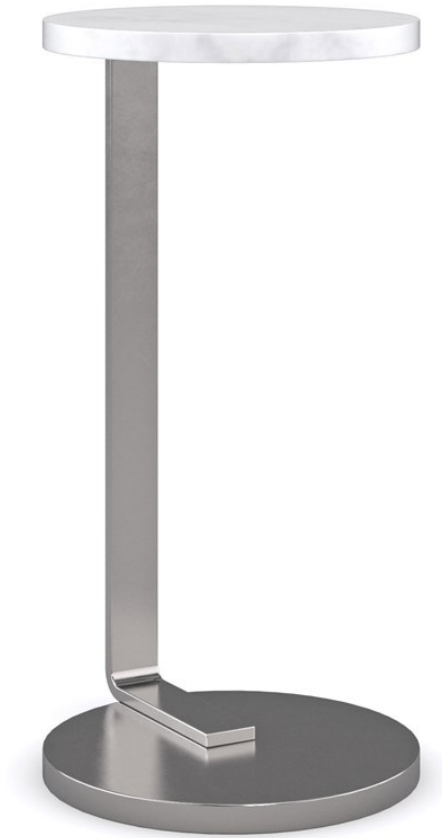

caracole

LOW TIDE

cla-421-422

COLLECTION: CARACOLE CLASSIC

DIMENSIONS: 10 dia x 20H

An intriguing addition to any interior, this martini-style accent table beautifully balances functionality and form in a mix of metal and stone. Petite in scale and easy to move, it pairs perfectly with our High Tide spot table and Over Flow cocktail table to create multidimensional spaces for living and entertaining.

FINISH:

Cloud White

Satin Nickel