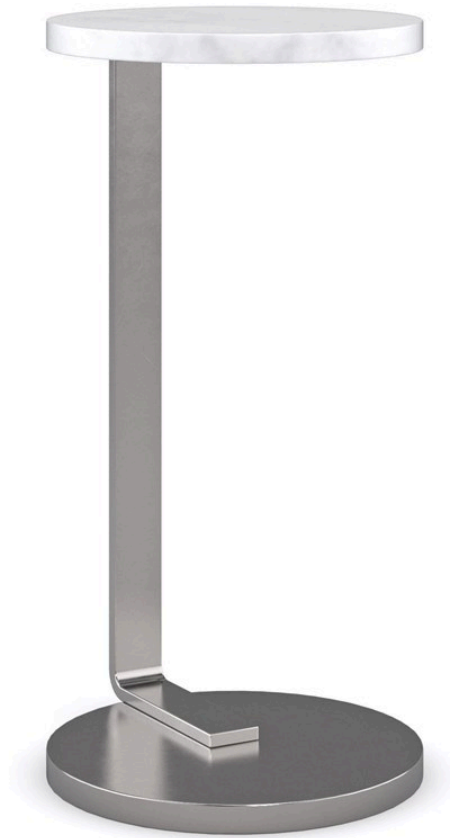

caracole

LOW TIDE

cla-421-422

COLLECTION: CARACOLE CLASSIC

DIMENSIONS: 10 dia x 20H

An intriguing addition to any interior, this martini-style accent table beautifully balances functionality and form in a mix of metal and stone. Petite in scale and easy to move, it pairs perfectly with our High Tide spot table and Over Flow cocktail table to create multidimensional spaces for living and entertaining.

FINISH:

Cloud White

Satin Nickel