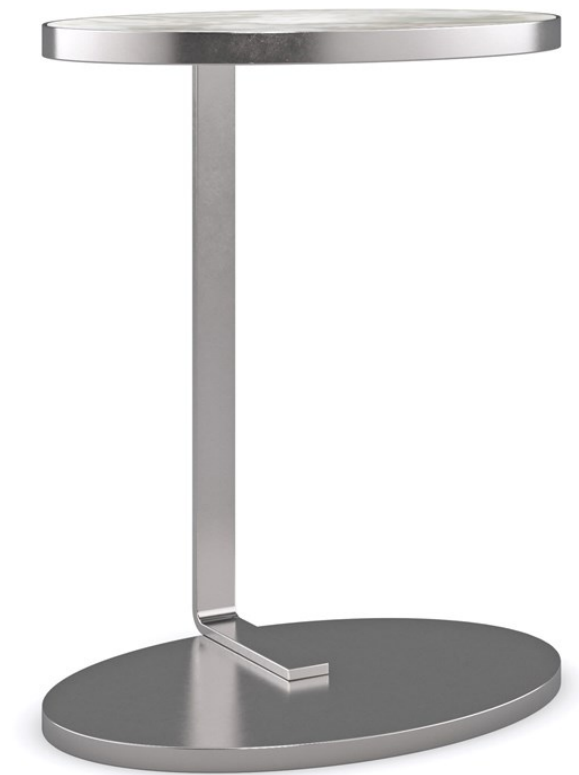

caracole

HIGH TIDE

cla-421-421

COLLECTION: CARACOLE CLASSIC

DIMENSIONS: 18W x 12.75D x 22H

Designed to nest over a sofa or style alongside your favorite chair, this martini accent table balances functionality and form in a mix of metal and stone. Petite in scale and easy to move, it pairs perfectly with our Low Tide spot table and Over Flow cocktail table to create multidimensional spaces for living and entertaining.

FINISH:

Satin_Nickel