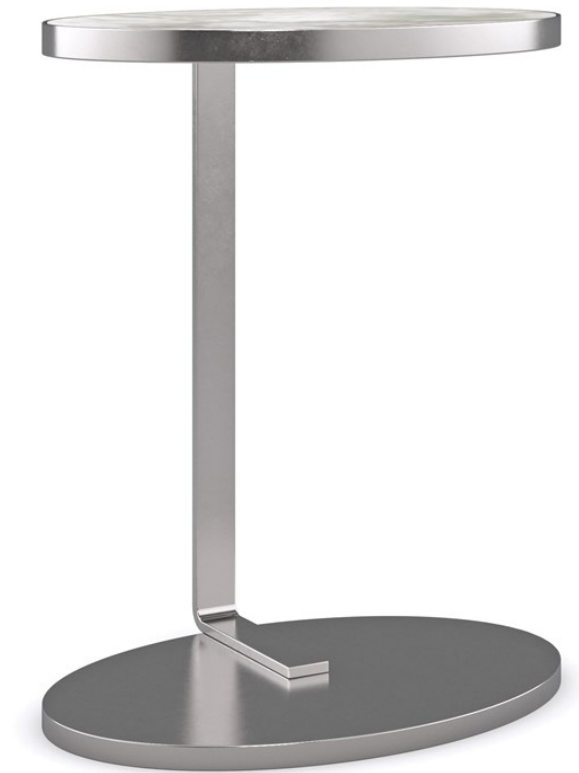

caracole

HIGH TIDE

cla-421-421

COLLECTION: CARACOLE CLASSIC

DIMENSIONS: 18W x 12.75D x 22H

Designed to nest over a sofa or style alongside your favorite chair, this martini accent table balances functionality and form in a mix of metal and stone. Petite in scale and easy to move, it pairs perfectly with our Low Tide spot table and Over Flow cocktail table to create multidimensional spaces for living and entertaining.

FINISH:

Satin_Nickel