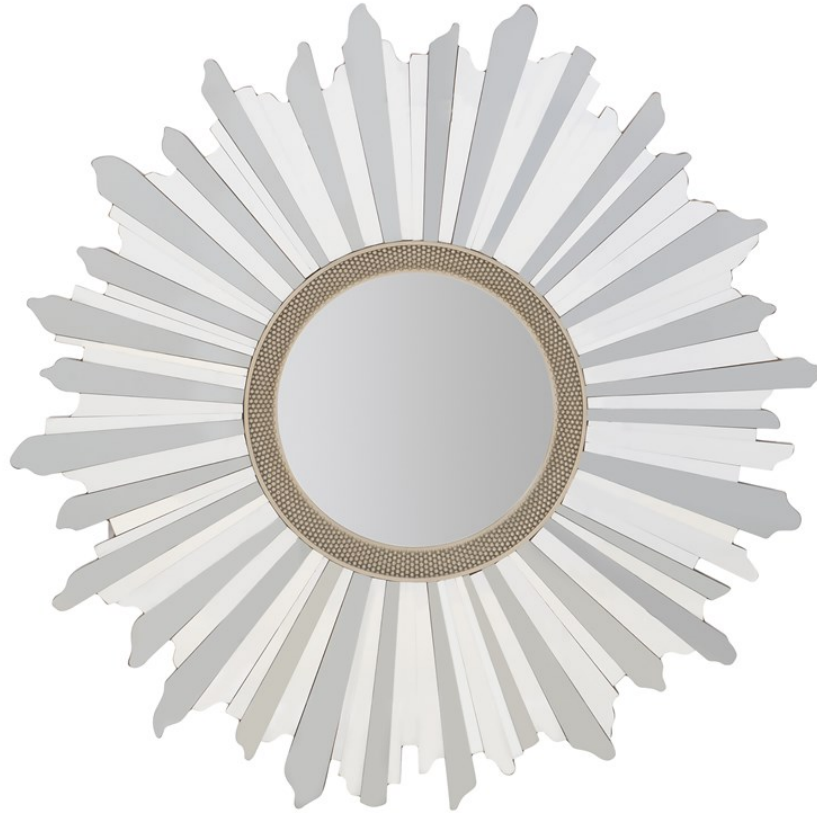

caracole

I'M FASCINATED

cla-419-042

COLLECTION: CARACOLE CLASSIC

DIMENSIONS: 47.5 dia x 1.25H

Give your room major impact by incorporating this expressive mirror. Ideal in a bedroom, entry, dining room or living area, it's crafted of warm metallics and features alternating pieces of clear and bronze mirror in a sunburst pattern. At its center, a 16-inch round mirror with a one-inch bevel is ideal for bouncing light around a room. Boasting a radiating pattern-cut design, its sunburst motif adds visual intrigue while its Neutral Metallic finish perfectly ties surrounding shades of gold and silver together.

FINISH:

Neutral_Metallic