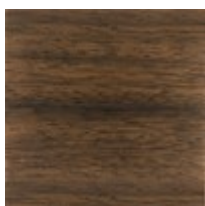

## ONE OF THE BUNCH

cla-418-4010

**COLLECTION:** Caracole Classic

**DIMENSIONS:** 28 dia x 16H

A signature addition to any room, this classic side table offers warm, welcoming style in a timeless silhouette. Its exquisite top is crafted from pattern-matched quartered Paldao and European Oak Burl finished in a rich Galway. Adding depth and drama in a small footprint, its stunning look is completed with legs finished in Golden Shimmer. This charming piece is destined to be a design essential.

### FINISH:

Galway

Galway Burl

Golden

Shimmer