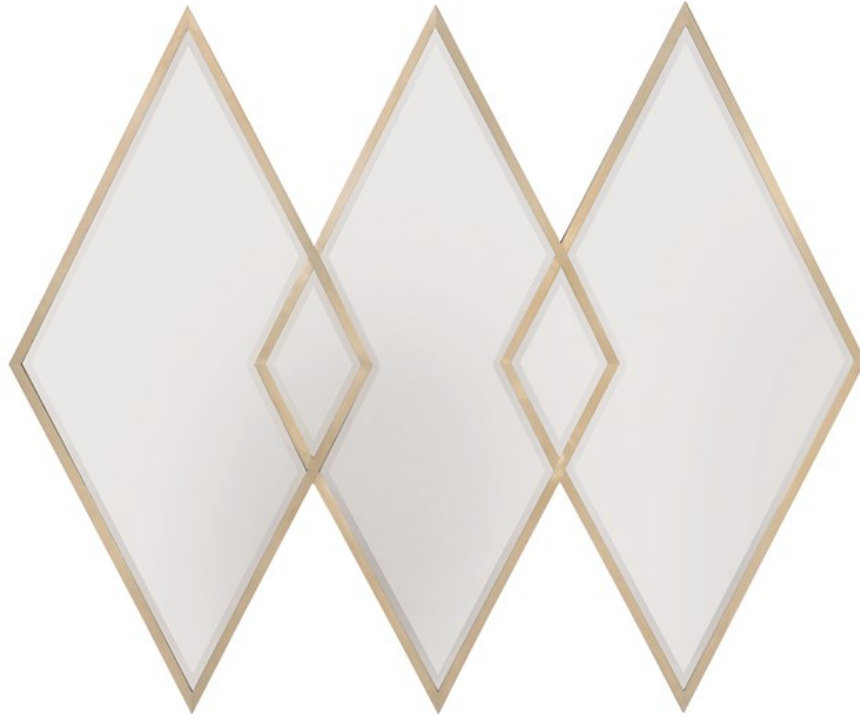

caracole

THREE OF DIAMONDS

cla-418-043

COLLECTION: CARACOLE CLASSIC

DIMENSIONS: 49W x 1.25D x 41H

Created for design-lovers, this spectacular mirror has style in spades. Its metal frame is crafted of three intersecting diamonds and finished with beveled mirror. A Golden Blonde Leaf finish adds even more alluring charm while its distinctive design is naturally captivating. You'll never look at a plain mirror the same again.

FINISH:

Golden_Blonde_Leaf