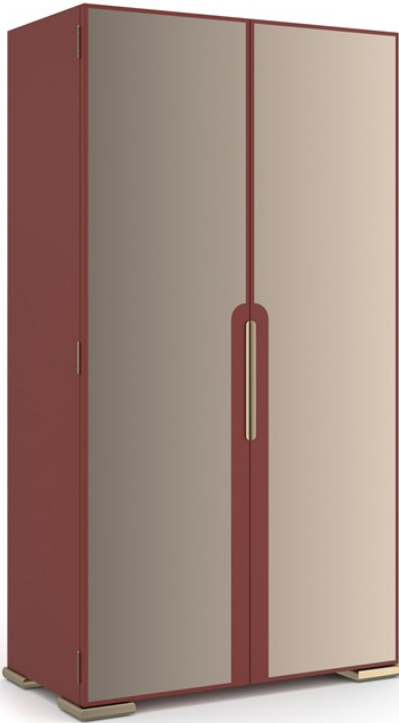

# caracole

## ALLURE ARMOIRE

cla-024-052

**COLLECTION:** CARACOLE CLASSIC

**DIMENSIONS:** 42W x 20D x 78H

Tall, shiny and alluring, this piece is a knock-out. Memorable for its gleaming Rouge Red Gloss finish, full length Bronze Mirror door fronts, and metal Whisper of Gold bun feet, open the piece with the Whisper of Gold pulls to discover a cabinet with infinite versatility. It could be a clothing armoire in the bedroom, a bar in an entertaining area or additional storage in a family room. The interior has two Smoked Bronze glass shelves, open storage, a pull-out work surface and three drawers. The top back interior is a Bronze mirror. The bottom interior finish is Rouge Red Gloss.

### FINISH:

Rouge Red Gloss

Whisper of Gold