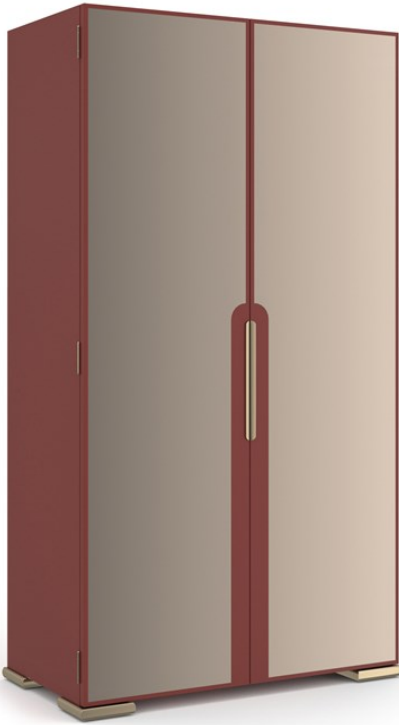

# caracole

## ALLURE ARMOIRE

cla-024-052

**COLLECTION:** CARACOLE CLASSIC

**DIMENSIONS:** 42W x 20D x 78H

Tall, shiny and alluring, this piece is a knock-out. Memorable for its gleaming Rouge Red Gloss finish, full length Bronze Mirror door fronts, and metal Whisper of Gold bun feet, open the piece with the Whisper of Gold pulls to discover a cabinet with infinite versatility. It could be a clothing armoire in the bedroom, a bar in an entertaining area or additional storage in a family room. The interior has two Smoked Bronze glass shelves, open storage, a pull-out work surface and three drawers. The top back interior is a Bronze mirror. The bottom interior finish is Rouge Red Gloss.

### FINISH:

Rouge Red Gloss

Whisper of Gold