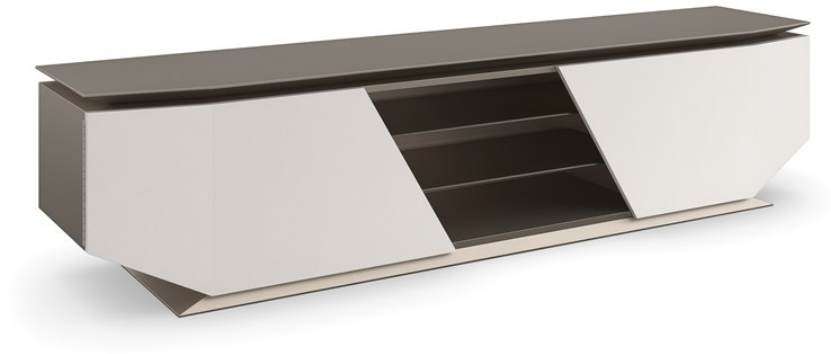

caracole

AXIS

cla-023-532

COLLECTION: CARACOLE CLASSIC

DIMENSIONS: 95W x 20D x 22H

A futuristic form meets modern function for a statement-making media console that defies the ordinary. Parallel planes intersect with angled lines to create its multifaceted design, artfully defined by a reflective metallic finish. Offers ample storage with Smoked Bronze glass shelves and cutouts along the back for wire management.

FINISH:

Warm Reflections

Oyster