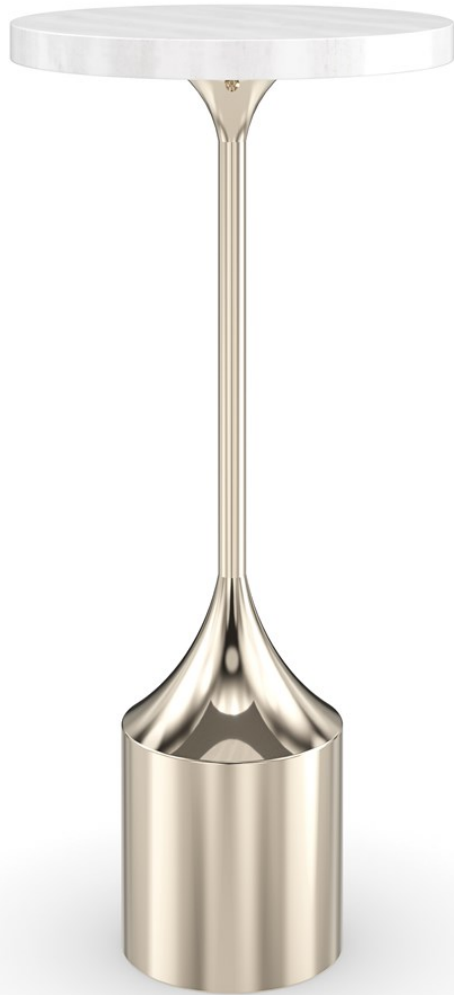

caracole

BETA

cla-023-421

COLLECTION: CARACOLE CLASSIC

DIMENSIONS: 12 dia x 25H

A nod to the streamlined style of a mid century candlestick, this spot table is well-scaled for reading nooks and larger spaces designed for entertaining. Its white stone top lends soft contrast to a sculptural metal

frame with a sturdy base in a Whisper of Gold. Designed to pair with our Alpha and Gamma accent tables to create composition, or style solo for ease of use and convenience.

FINISH:

Whisper_of_Gold