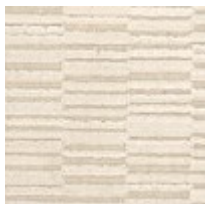

caracole

WAIT YOUR TURN

cla-021-084

COLLECTION: CARACOLE CLASSIC

DIMENSIONS: 56W x 17D x 18H

An alluring accent with tactile appeal, this bedroom bench makes a striking impression in a metallic, Belgian cut velvet. Its classic oval shape is beautifully balanced by curved metal legs in a Whisper of Gold. Makes a perfect complement to the end of the bed, or a glamorous addition to hallway nooks and living rooms.

FINISH:

Whisper_of_Gold

FABRIC:

8415-92CC