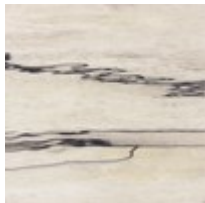

caracole

NATURES RHYTHM

cla-021-064

COLLECTION: CARACOLE CLASSIC

DIMENSIONS: 34W x 18D x 27.5H

An elevated take on found beauty in the natural world, this nightstand introduces an organic element with a touch of luxe. Drawer fronts crafted in our exclusive, bleached white printed spalted maple add depth and dimension with dark veining patterns over a light ground reminiscent of fallen snow. Dimpled bar drawer pulls and a Majestic Gold base are a glamorous complement to its Pearly White finish, which pairs well with other pieces in our bedroom storage collection. Top drawer features dividers and a removable sliding jewelry tray, with a glass shelf beneath for open storage and display.

FINISH:

Snowcap Organic

Majestic Gold

Pearly White