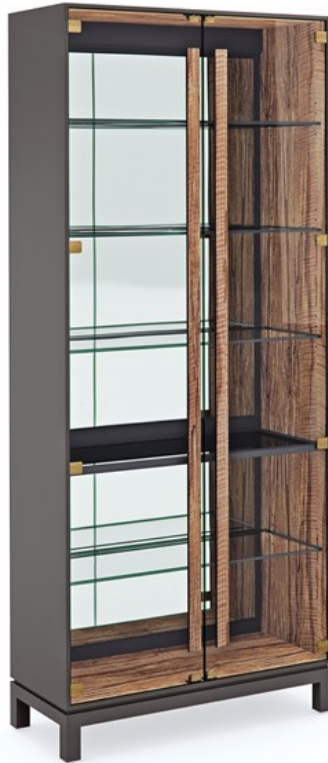

## HANDLE IT

cla-020-261

**COLLECTION:** CARACOLE CLASSIC

**DIMENSIONS:** 36W x 16D x 85H

Integrating architecture with materials found in nature, this tall linear cabinet illuminates curated displays and collectables. Finished in Greenway, a complex mix of dark brown, black, and olive tones, the case exterior offers rich contrast to the door handles and interior, made from a digitally printed spalted maple. Clean-lined and visually light, it has two glass doors, four adjustable glass shelves, and a single, wood-framed glass shelf. Features a back-lit mirrored panel with LED lighting. Modular design lets you style in pairs with our Get a Handle On It cabinet to fill a wall and create your own display.