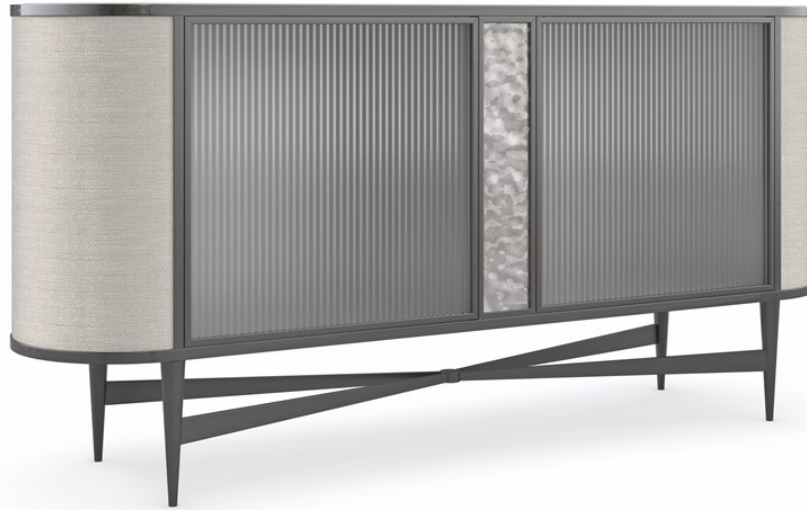

caracole

HAS IT ALL

cla-020-212

COLLECTION: CARACOLE CLASSIC

DIMENSIONS: 76W x 18D x 37H

True to its namesake, this oval-shaped buffet has it all: beauty, functionality, and a tactile quality that artfully mixes Sun-kissed Silver raffia with cast reeded glass, dimpled metal, and a white marble top. Offers abundant storage with tempered glass shelves and an LED-lit interior with a touch dimmer for added glimmer. Makes an alluring addition to dining and living interiors, as well as halls and entryways.

FINISH:

Sun-kissed Silver

Chocolate Bronze