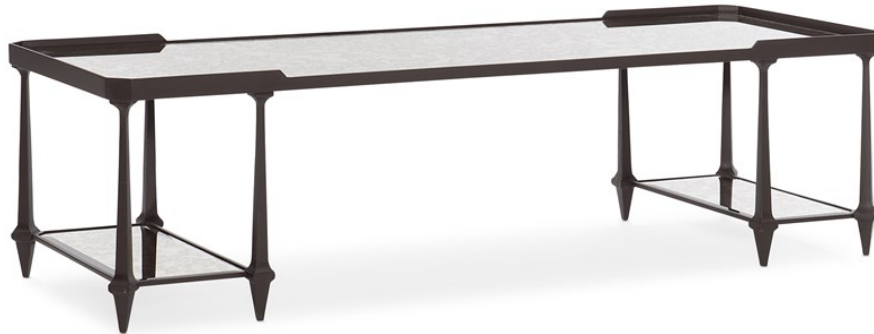

caracole

BE ALL

cla-019-407

COLLECTION: CARACOLE CLASSIC

DIMENSIONS: 66W x 22.5D x 17.5H

Don't be surprised when this cocktail table develops a fan base of its own. With substantial proportions it adds needed balance to large seating areas while an open design and natural reflectivity keep it feeling light and airy. A well-detailed frame is brought to life in rich Chocolate Bronze and surrounds a large antique-mirror top and two lower mirrored shelves. The resulting aesthetic from its fashionable finish and luxe mirror combination render it the end all, Be All. Just be prepared when everyone asks you: "Where did you get this fabulous table?"

FINISH:

Chocolate_Bronze