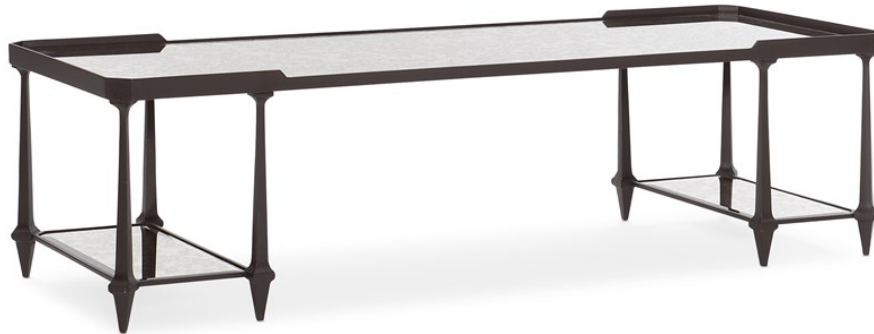

# caracole

## BE ALL

cla-019-407

**COLLECTION:** CARACOLE CLASSIC

**DIMENSIONS:** 66W x 22.5D x 17.5H

Don't be surprised when this cocktail table develops a fan base of its own. With substantial proportions it adds needed balance to large seating areas while an open design and natural reflectivity keep it feeling light and airy. A well-detailed frame is brought to life in rich Chocolate Bronze and surrounds a large antique-mirror top and two lower mirrored shelves. The resulting aesthetic from its fashionable finish and luxe mirror combination render it the end all, Be All. Just be prepared when everyone asks you: "Where did you get this fabulous table?"