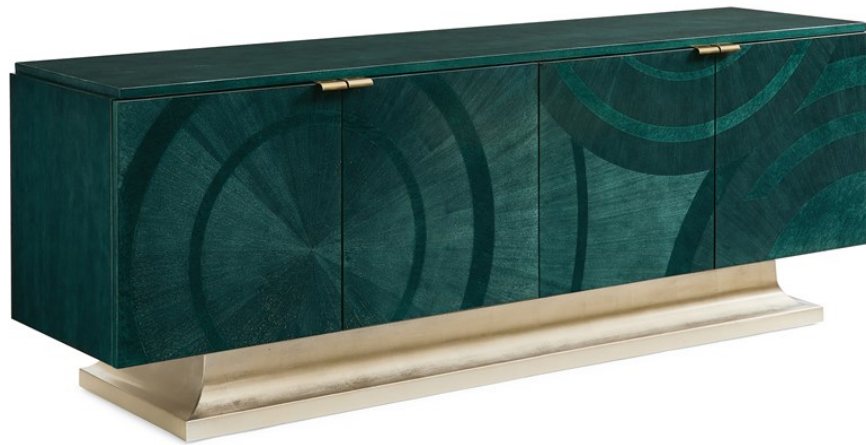

caracole

DEJA BLUE

cla-018-531

COLLECTION: CARACOLE CLASSIC

DIMENSIONS: 78W x 19D x 27H

A stunning statement-maker, this impressive console is distinguished by an Art Deco-inspired pattern brought to life in a can't-miss shade of Peacock over Koto veneers and Bird's Eye maple inlays. A luxe Golden Blonde Leaf finish highlights its base while its four doors open with tab pulls to reveal generous storage space and adjustable shelving and wire management.

CONSTRUCTION: Top shelf 37.25 x 16.25 x 9 | Door opening 36.5 | Bottom Shelf 37.25 x 17 x 8.5. Cord exit

FINISH:

Peacock

Golden Blonde Leaf

Warm Reflections