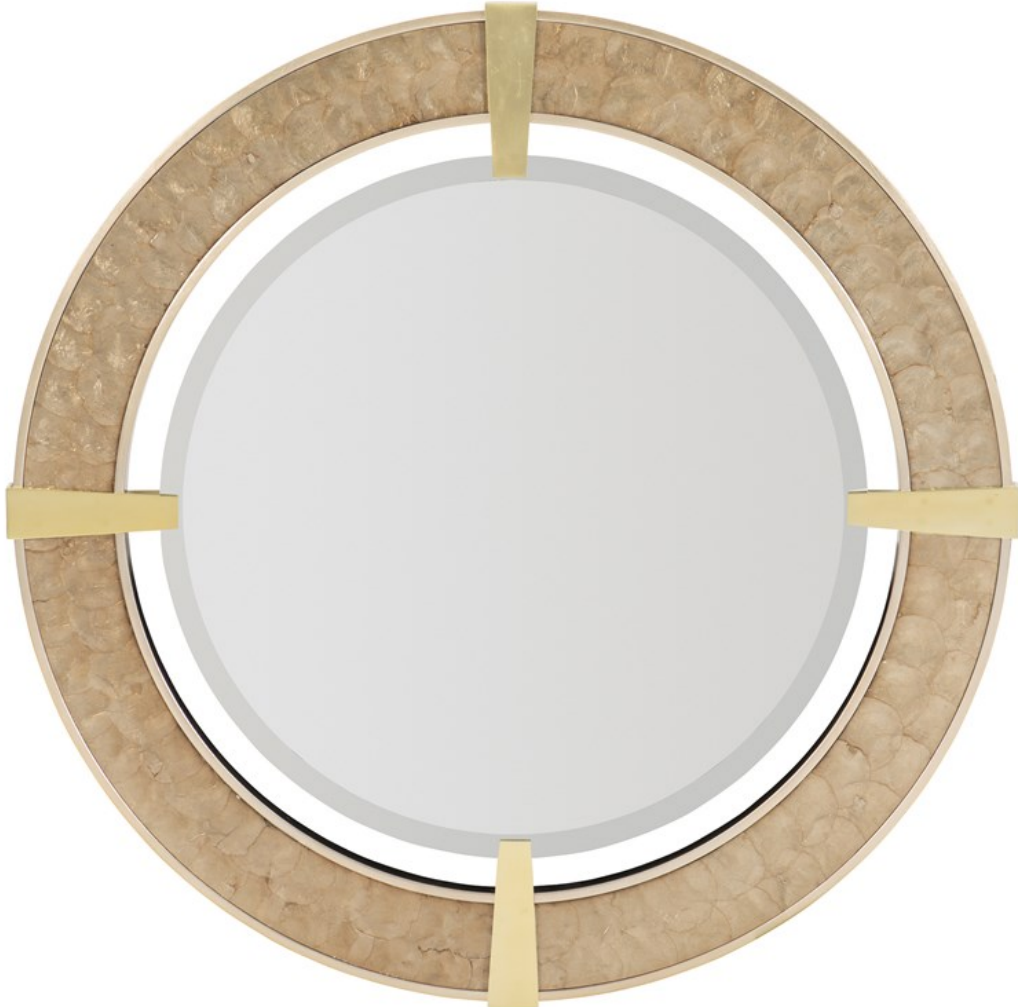

# caracole

## INSPIRED VISION

cla-018-041

**COLLECTION:** Caracole Classic

**DIMENSIONS:** 38 dia x 1.75D x 38.5H

No matter which way you look, this round mirror offers refreshing elegance. Framed with a stunning Capiz shell overlay in a warm brown tint, it boasts highlights of Warm Reflections. Metal-plated accents in Platinum Gold add to its eye-catching appeal. Perfect for an entry, hallway, bedroom or living space, it's destined to add modern organic beauty to your home environment.

**FINISH:**

Warm  
Reflections

Platinum Gold