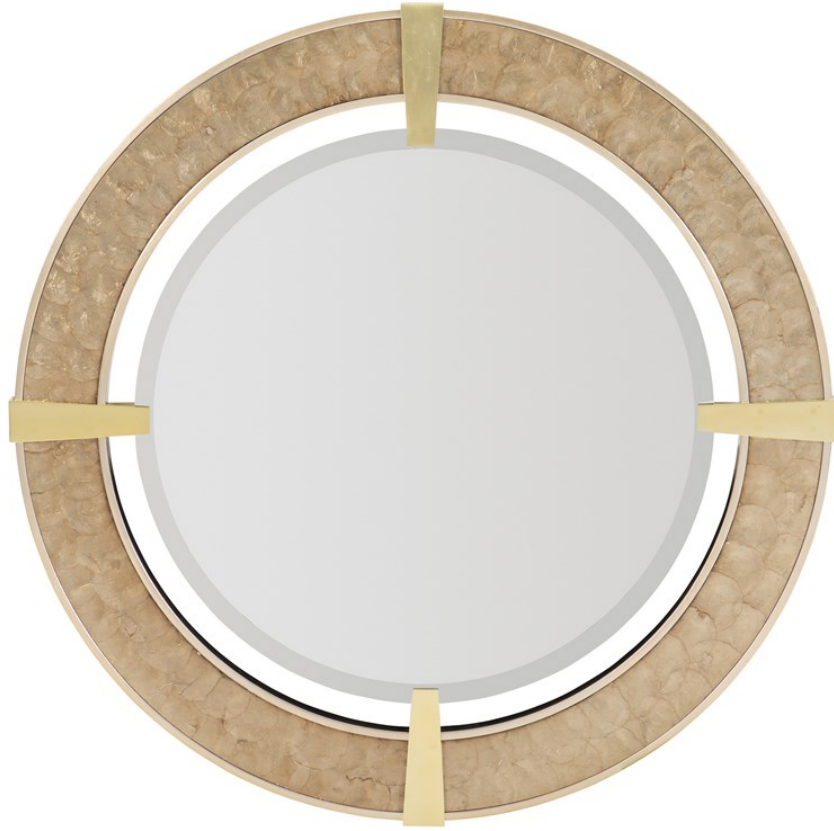

caracole

INSPIRED VISION

cla-018-041

COLLECTION: CARACOLE CLASSIC

DIMENSIONS: 38 dia x 1.75D x 38.5H

No matter which way you look, this round mirror offers refreshing elegance. Framed with a stunning Capiz shell overlay in a warm brown tint, it boasts highlights of Warm Reflections. Metal-plated accents in Platinum Gold add to its eye-catching appeal. Perfect for an entry, hallway, bedroom or living space, it's destined to add modern organic beauty to your home environment.

FINISH:

Warm Reflections

Platinum Gold