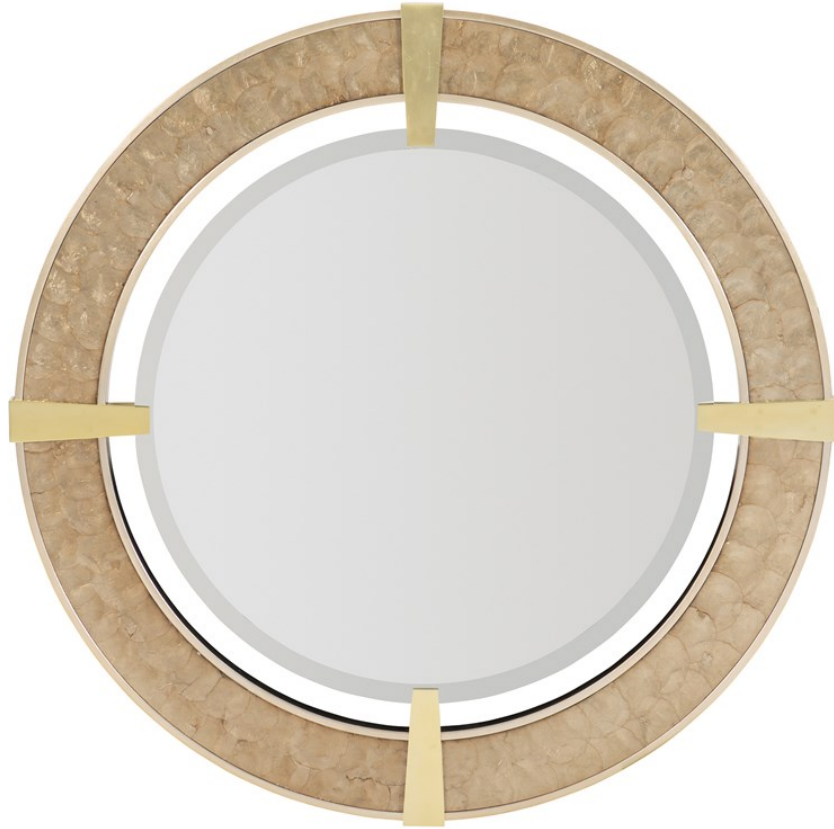

caracole

INSPIRED VISION

cla-018-041

COLLECTION: CARACOLE CLASSIC

DIMENSIONS: 38 dia x 1.75D x 38.5H

No matter which way you look, this round mirror offers refreshing elegance. Framed with a stunning Capiz shell overlay in a warm brown tint, it boasts highlights of Warm Reflections. Metal-plated accents in Platinum Gold add to its eye-catching appeal. Perfect for an entry, hallway, bedroom or living space, it's destined to add modern organic beauty to your home environment.

FINISH:

Warm Reflections

Platinum Gold