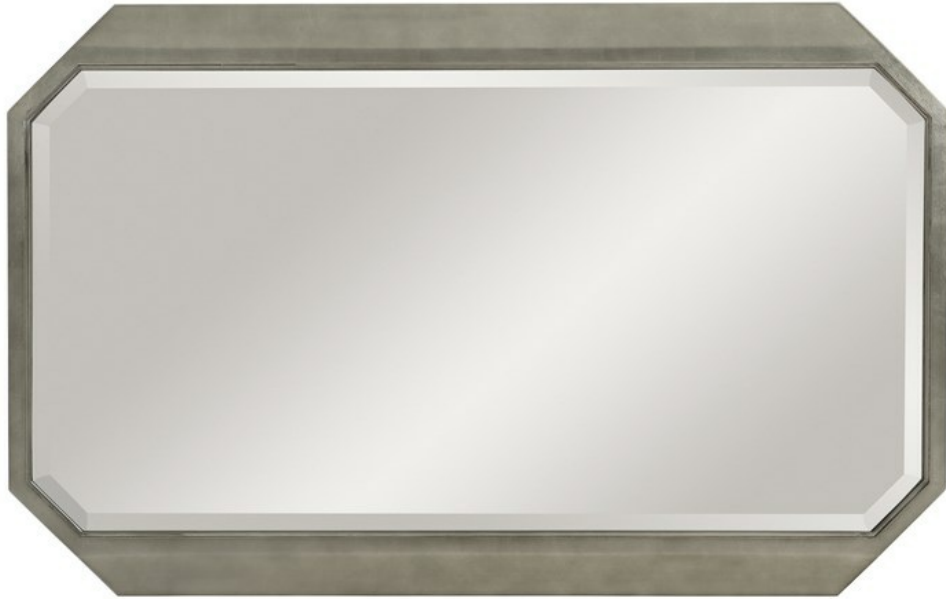

caracole

CUTTING CORNERS

cla-017-047

COLLECTION: Caracole Classic

DIMENSIONS: 54W x 1.5D x 34H

The asymmetry of this octagonal mirror makes it au current for today. The Smoldering Leaf frame has been strategically tapered around its ends to enhance the sleekness of this piece. The ultra-clear mirror is generously beveled and can be hung horizontally over a sofa or vertically down a long hallway.