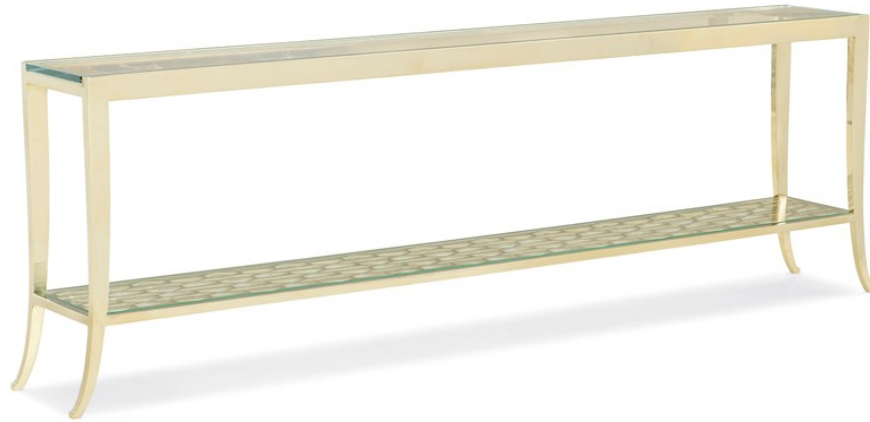

caracole

IN A HOLDING PATTERN

cla-016-441

COLLECTION: CARACOLE CLASSIC

DIMENSIONS: 82W x 11.5D x 26H

Perfect behind a sofa or in a long hallway, this console table is slim and modern. A stretcher of cut metal features an elongated contemporary honeycomb motif suspended between four graceful sabre metal legs – all bathed in highly polished Whisper of Gold. Paired with an ultra-clear glass top with a waterfall effect at each end, use this piece to brighten any room.

CONSTRUCTION: Space above shelf: 16.625". | Between shelf and floor: 6.750". | Top size: 78.5" x 11.5".

FINISH:

Whisper_of_Gold