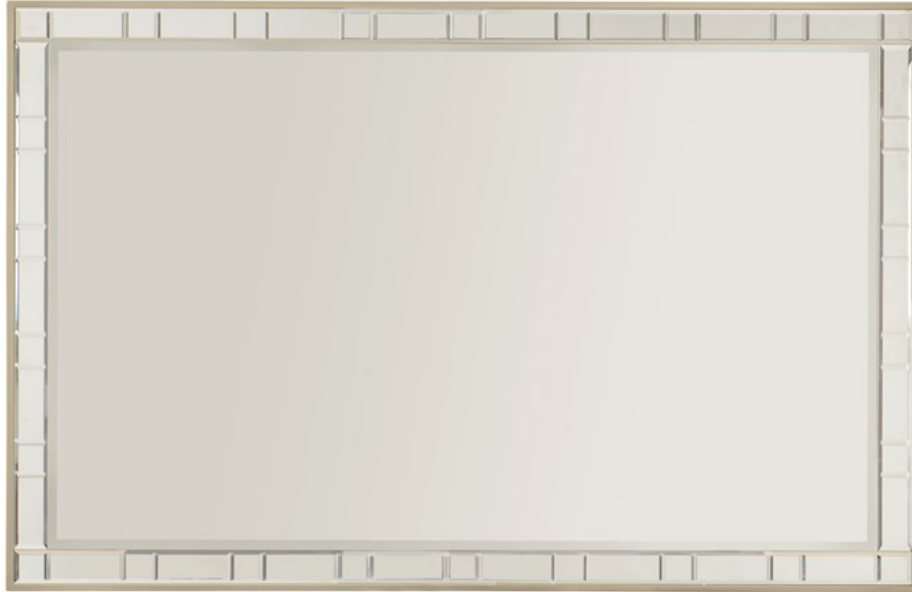

caracole

EYE SEE YOU

cla-016-043

COLLECTION: Caracole Classic

DIMENSIONS: 32W x 1D x 49.5H

This mirror captures the radiance of all who peer into it. The frame is finished in a neutral metallic Soft Radiance that is the perfect complement to the deco mirrored detailing that rims the piece's edges. A tall, rectangular profile that is perfect for an entryway or dressing area, this silhouette will catch your eye.

CONSTRUCTION: Center mirror plate: 45.25"W x 27.75" H.

FINISH:

Soft_Radiance