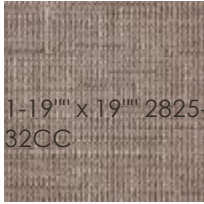

caracole

RAF SOFA

c090-020-rs1-a

COLLECTION: LILLIAN

DIMENSIONS: 58W x 44.5D x 30.25H

An elevated take on the sectional sofa, this design mixes the art of glamour with luxurious comfort. Lightly reflective in a lustrous, low-pile chenille, its curved arms and shapely silhouette are embellished with wood trim in Soft Radiance paint. Features loose seat cushions and back pillows with a classic button-pull detail. Cut velvet and ottoman weave toss pillows add soft contrast and texture in pale lavender and gold tones.

CONSTRUCTION: No sag seat. | Springdown cushion. | Feather down pillows.

FINISH:

Soft_Radiance

FABRIC:

Body Fabric: 2805-35CC-P Performance

Pillow Fabric: 1-20'' x 20'' 8394-28CC

1-19'' x 19'' 2825-32CC