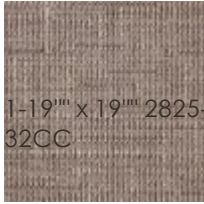

## RAF SOFA

c090-020-rs1-a

**COLLECTION:** LILLIAN

**DIMENSIONS:** 58W x 44.5D x 30.25H

An elevated take on the sectional sofa, this design mixes the art of glamour with luxurious comfort. Lightly reflective in a lustrous, low-pile chenille, its curved arms and shapely silhouette are embellished with wood trim in Soft Radiance paint. Features loose seat cushions and back pillows with a classic button-pull detail. Cut velvet and ottoman weave toss pillows add soft contrast and texture in pale lavender and gold tones.

**CONSTRUCTION:** No sag seat. | Springdown cushion. | Feather down pillows.

**FINISH:**

Soft\_Radiance

**FABRIC:**

Body Fabric: 2805-35CC-P Performance

Pillow Fabric: 1-20'' x 20'' 8394-28CC

1-19'' x 19'' 2825-32CC