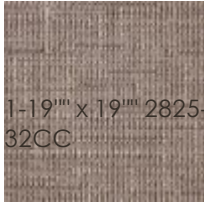

## RAF SOFA

c090-020-rs1-a

**COLLECTION:** LILLIAN

**DIMENSIONS:** 58W x 44.5D x 30.25H

An elevated take on the sectional sofa, this design mixes the art of glamour with luxurious comfort. Lightly reflective in a lustrous, low-pile chenille, its curved arms and shapely silhouette are embellished with wood trim in Soft Radiance paint. Features loose seat cushions and back pillows with a classic button-pull detail. Cut velvet and ottoman weave toss pillows add soft contrast and texture in pale lavender and gold tones.

### FINISH:

Soft\_Radiance

### FABRIC:

Body Fabric: 2805-35CC-P Performance

Pillow Fabric: 1-20'' x 20'' 8394-28CC

1-19'' x 19'' 2825-32CC