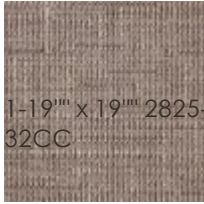

caracole

LAF SOFA

c090-020-ls1-a

COLLECTION: LILLIAN

DIMENSIONS: 58W x 44.5D x 30.25H

An elevated take on the sectional sofa, this design mixes the art of glamour with luxurious comfort. Lightly reflective in a lustrous, low-pile chenille, its curved arms and shapely silhouette are embellished with wood trim in Soft Radiance paint. Features loose seat cushions and back pillows with a classic button-pull detail. Cut velvet and ottoman weave toss pillows add soft contrast and texture in pale lavender and gold tones.

CONSTRUCTION: No sag seat. | Springdown cushion. | Feather down pillows.

FINISH:

Soft_Radiance

FABRIC:

Body Fabric: 2805-35CC-P Performance

Pillow Fabric: 1-20'' x 20'' 8394-28CC

1-19'' x 19'' 2825-32CC