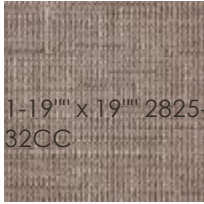

## LAF SOFA

c090-020-1s1-a

**COLLECTION:** LILLIAN

**DIMENSIONS:** 58W x 44.5D x 30.25H

An elevated take on the sectional sofa, this design mixes the art of glamour with luxurious comfort. Lightly reflective in a lustrous, low-pile chenille, its curved arms and shapely silhouette are embellished with wood trim in Soft Radiance paint. Features loose seat cushions and back pillows with a classic button-pull detail. Cut velvet and ottoman weave toss pillows add soft contrast and texture in pale lavender and gold tones.

### FINISH:

Soft\_Radiance

### FABRIC:

Body Fabric: 2805-35CC-P Performance

Pillow Fabric: 1-20'' x 20'' 8394-28CC

1-19'' x 19'' 2825-32CC