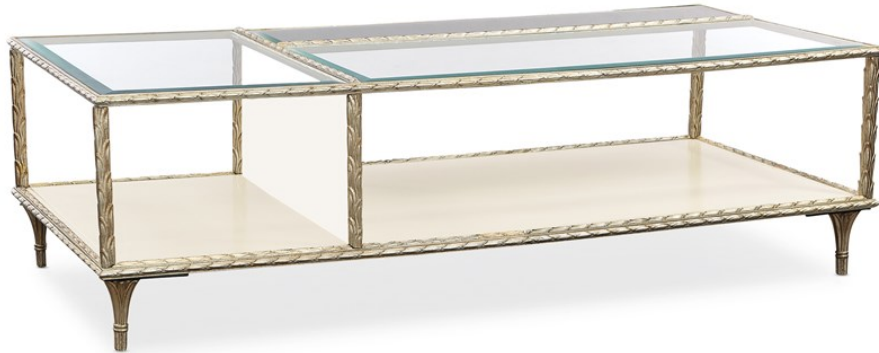

## COCKTAIL TABLE

c061-419-402

**COLLECTION:** FONTAINEBLEAU

**DIMENSIONS:** 58W x 27D x 17H

Like an exquisite glass jewelry box suited for jewels and treasures, this stunning cocktail table is enchanting from every angle. Perfectly suited to anchor an elegant seating area, it offers a graceful countenance that allows the space to feel open and airy. Finished in Aglow, its remarkable frame is adorned with laurel leaf carvings and draws inspiration from the stunningly beautiful picture frames of the Baroque period. A Crème De La Crème finish completes the look of the bottom shelf while the top is crafted of ½-inch clear tempered glass with a ¾-inch beveled edge. With its artful interpretation of modern and traditional, it's easy to love this distinctive cocktail table.

**CONSTRUCTION:** Leg 5" H | Center Storage: 57.5 x 26.5 x 11