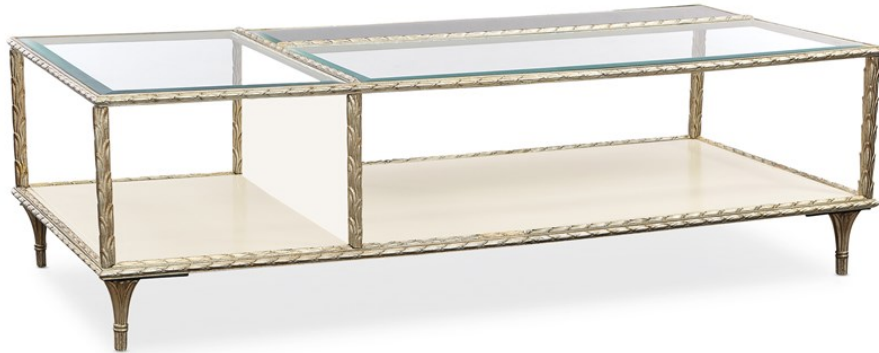

caracole

COCKTAIL TABLE

c061-419-402

COLLECTION: FONTAINEBLEAU

DIMENSIONS: 58W x 27D x 17H

Like an exquisite glass jewelry box suited for jewels and treasures, this stunning cocktail table is enchanting from every angle. Perfectly suited to anchor an elegant seating area, it offers a graceful countenance that allows the space to feel open and airy. Finished in Aglow, its remarkable frame is adorned with laurel leaf carvings and draws inspiration from the stunningly beautiful picture frames of the Baroque period. A Crème De La Crème finish completes the look of the bottom shelf while the top is crafted of ½-inch clear tempered glass with a ¾-inch beveled edge. With its artful interpretation of modern and traditional, it's easy to love this distinctive cocktail table.

CONSTRUCTION: Leg 5" H | Center Storage: 57.5 x 26.5 x 11

FINISH:

Aglow

Crème de La
Crème