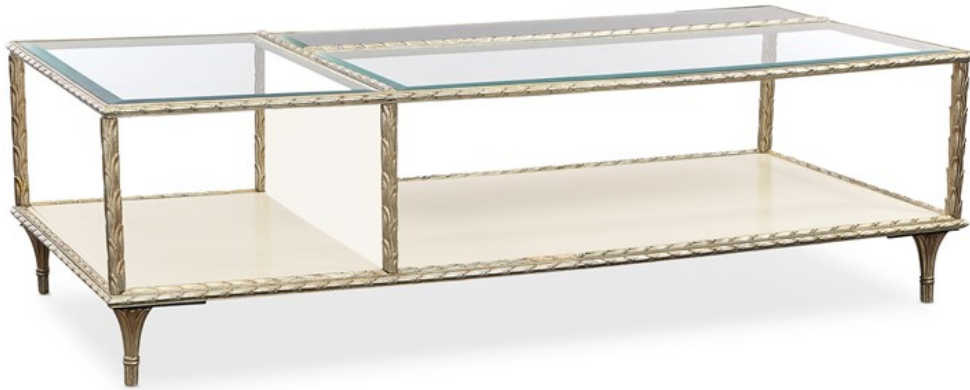

## COCKTAIL TABLE

c061-419-402

**COLLECTION:** FONTAINEBLEAU

**DIMENSIONS:** 58W x 27D x 17H

Like an exquisite glass jewelry box suited for jewels and treasures, this stunning cocktail table is enchanting from every angle. Perfectly suited to anchor an elegant seating area, it offers a graceful countenance that allows the space to feel open and airy. Finished in Aglow, its remarkable frame is adorned with laurel leaf carvings and draws inspiration from the stunningly beautiful picture frames of the Baroque period. A Crème De La Crème finish completes the look of the bottom shelf while the top is crafted of 1/2-inch clear tempered glass with a 3/4-inch beveled edge. With its artful interpretation of modern and traditional, it's easy to love this distinctive cocktail table.

**CONSTRUCTION:** Leg" 5" H | Center Storage: 57.5 x 26.5 x 11

**FINISH:**

Aglow

PHOTO  
COLLING  
1901  
Creme de La  
Creme