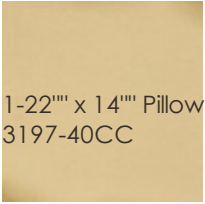

caracole

CORNER

c060-419-cr1-a

COLLECTION: FONTAINEBLEAU

DIMENSIONS: 36W x 36D x 30.25H

Elegance is always in style and it's illustrated to full effect in this sophisticated sectional. Infused with influences from the French Rococo era, it boasts a wood base featuring carved laurel leaf motifs accentuated by a Caramel Metallic painted finish. Modern splay arms add a contemporary flair to this configurable sofa, as do shapely legs capped with metal ferrules. Channeling the Rococo period's love of extravagance, this artful sectional is styled with an array of silky pillows in a palette inspired by vintage masterpieces. With every element of style considered, it creates a sumptuous seating area designed for resting and relaxing as well as gathering and entertaining.

CONSTRUCTION: Springdown cushion. | No sag seat. | Feather down pillows.

FINISH:

Gold-Brush

FABRIC:

Body Fabric: 2637-34CC-P Performance

Pillow Fabric: 1-23''' x 23''' Pillow 2675-13CC

2-21''' x 21''' Pillows 8318-11CC

1-22''' x 14''' Pillow 3197-40CC