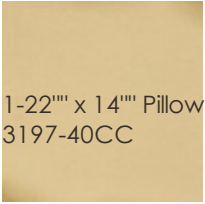

## CORNER

c060-419-cr1-a

**COLLECTION:** FONTAINEBLEAU

**DIMENSIONS:** 36W x 36D x 30.25H

Elegance is always in style and it's illustrated to full effect in this sophisticated sectional. Infused with influences from the French Rococo era, it boasts a wood base featuring carved laurel leaf motifs accentuated by a Caramel Metallic painted finish. Modern splay arms add a contemporary flair to this configurable sofa, as do shapely legs capped with metal ferrules. Channeling the Rococo period's love of extravagance, this artful sectional is styled with an array of silky pillows in a palette inspired by vintage masterpieces. With every element of style considered, it creates a sumptuous seating area designed for resting and relaxing as well as gathering and entertaining.

**CONSTRUCTION:** Springdown cushion. | No sag seat. | Feather down pillows.

**FINISH:**

Gold-Brush

**FABRIC:**

Body Fabric: 2637-34CC-P Performance

Pillow Fabric: 1-23''' x 23''' Pillow 2675-13CC

2-21''' x 21''' Pillows 8318-11CC

1-22''' x 14''' Pillow 3197-40CC