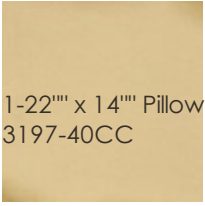

caracole

CORNER

c060-419-cr1-a

COLLECTION: FONTAINEBLEAU

DIMENSIONS: 36W x 36D x 30.25H

Elegance is always in style and it's illustrated to full effect in this sophisticated sectional. Infused with influences from the French Rococo era, it boasts a wood base featuring carved laurel leaf motifs accentuated by a Caramel Metallic painted finish. Modern splay arms add a contemporary flair to this configurable sofa, as do shapely legs capped with metal ferrules. Channeling the Rococo period's love of extravagance, this artful sectional is styled with an array of silky pillows in a palette inspired by vintage masterpieces. With every element of style considered, it creates a sumptuous seating area designed for resting and relaxing as well as gathering and entertaining.

CONSTRUCTION: Springdown cushion. | No sag seat. | Feather down pillows.

FINISH:

Gold-Brush

FABRIC:

Body Fabric: 2637-34CC-P Performance

Pillow Fabric: 1-23''' x 23''' Pillow 2675-13CC

2-21''' x 21''' Pillows 8318-11CC

1-22''' x 14''' Pillow 3197-40CC