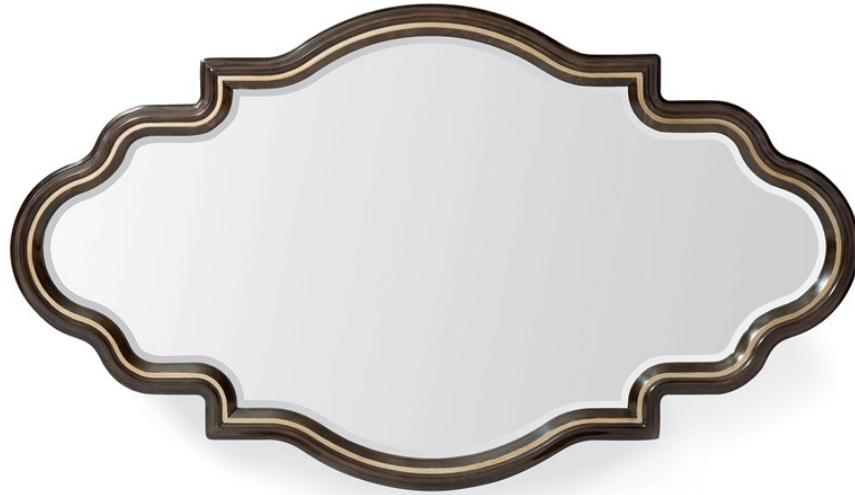

caracole

MIRROR

b093-250

COLLECTION: EVERLY

DIMENSIONS: 55W x 1.5D x 31H

A contemporary interpretation of Rococo-inspired style, The Everly Mirror is generous and distinguished. With its elegant curves, this deeply carved, wood-framed mirror lends a flourish to any highly curated home. Beautiful in a hallway, bedroom or dressing area, the mirror's refined Warm Silver frame perfectly surrounds a delicately beveled, ultra-clear mirror.

FINISH:

Bronzed Ebony

Warm Silver