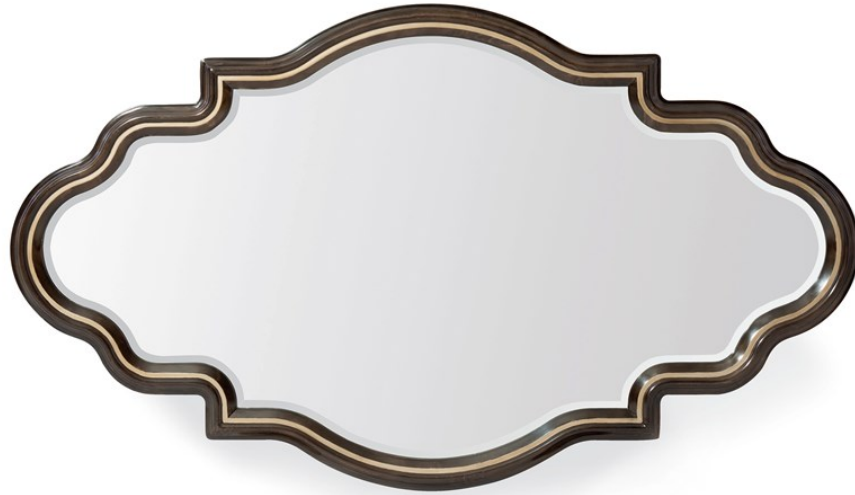

# caracole

## MIRROR

b093-250

**COLLECTION:** EVERLY

**DIMENSIONS:** 55W x 1.5D x 31H

A contemporary interpretation of Rococo-inspired style, The Everly Mirror is generous and distinguished. With its elegant curves, this deeply carved, wood-framed mirror lends a flourish to any highly curated home. Beautiful in a hallway, bedroom or dressing area, the mirror's refined Warm Silver frame perfectly surrounds a delicately beveled, ultra-clear mirror.

### FINISH:

Bronzed Ebony

Warm Silver