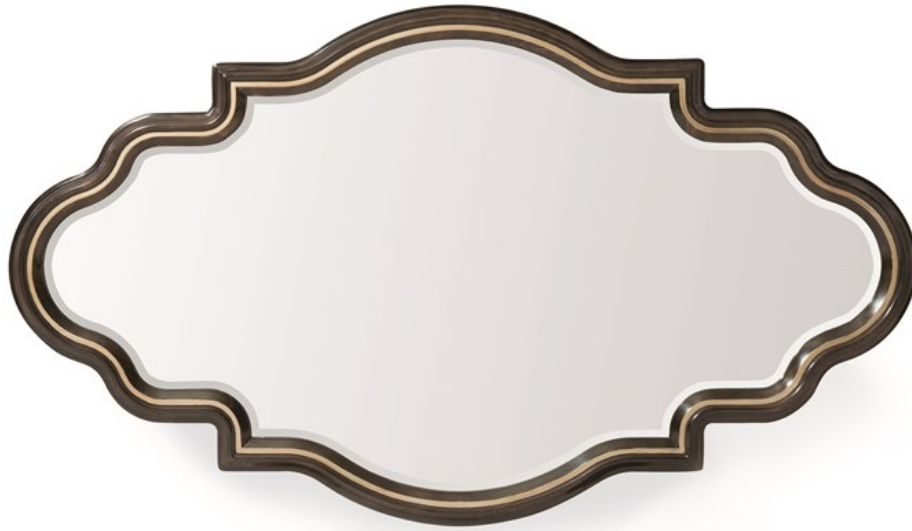

# caracole

## MIRROR

b093-250

**COLLECTION:** EVERLY

**DIMENSIONS:** 55W x 1.5D x 31H

A contemporary interpretation of Rococo-inspired style, The Everly Mirror is generous and distinguished. With its elegant curves, this deeply carved, wood-framed mirror lends a flourish to any highly curated home. Beautiful in a hallway, bedroom or dressing area, the mirror's refined Warm Silver frame perfectly surrounds a delicately beveled, ultra-clear mirror.

## FINISH:

Bronzed Ebony

Warm Silver